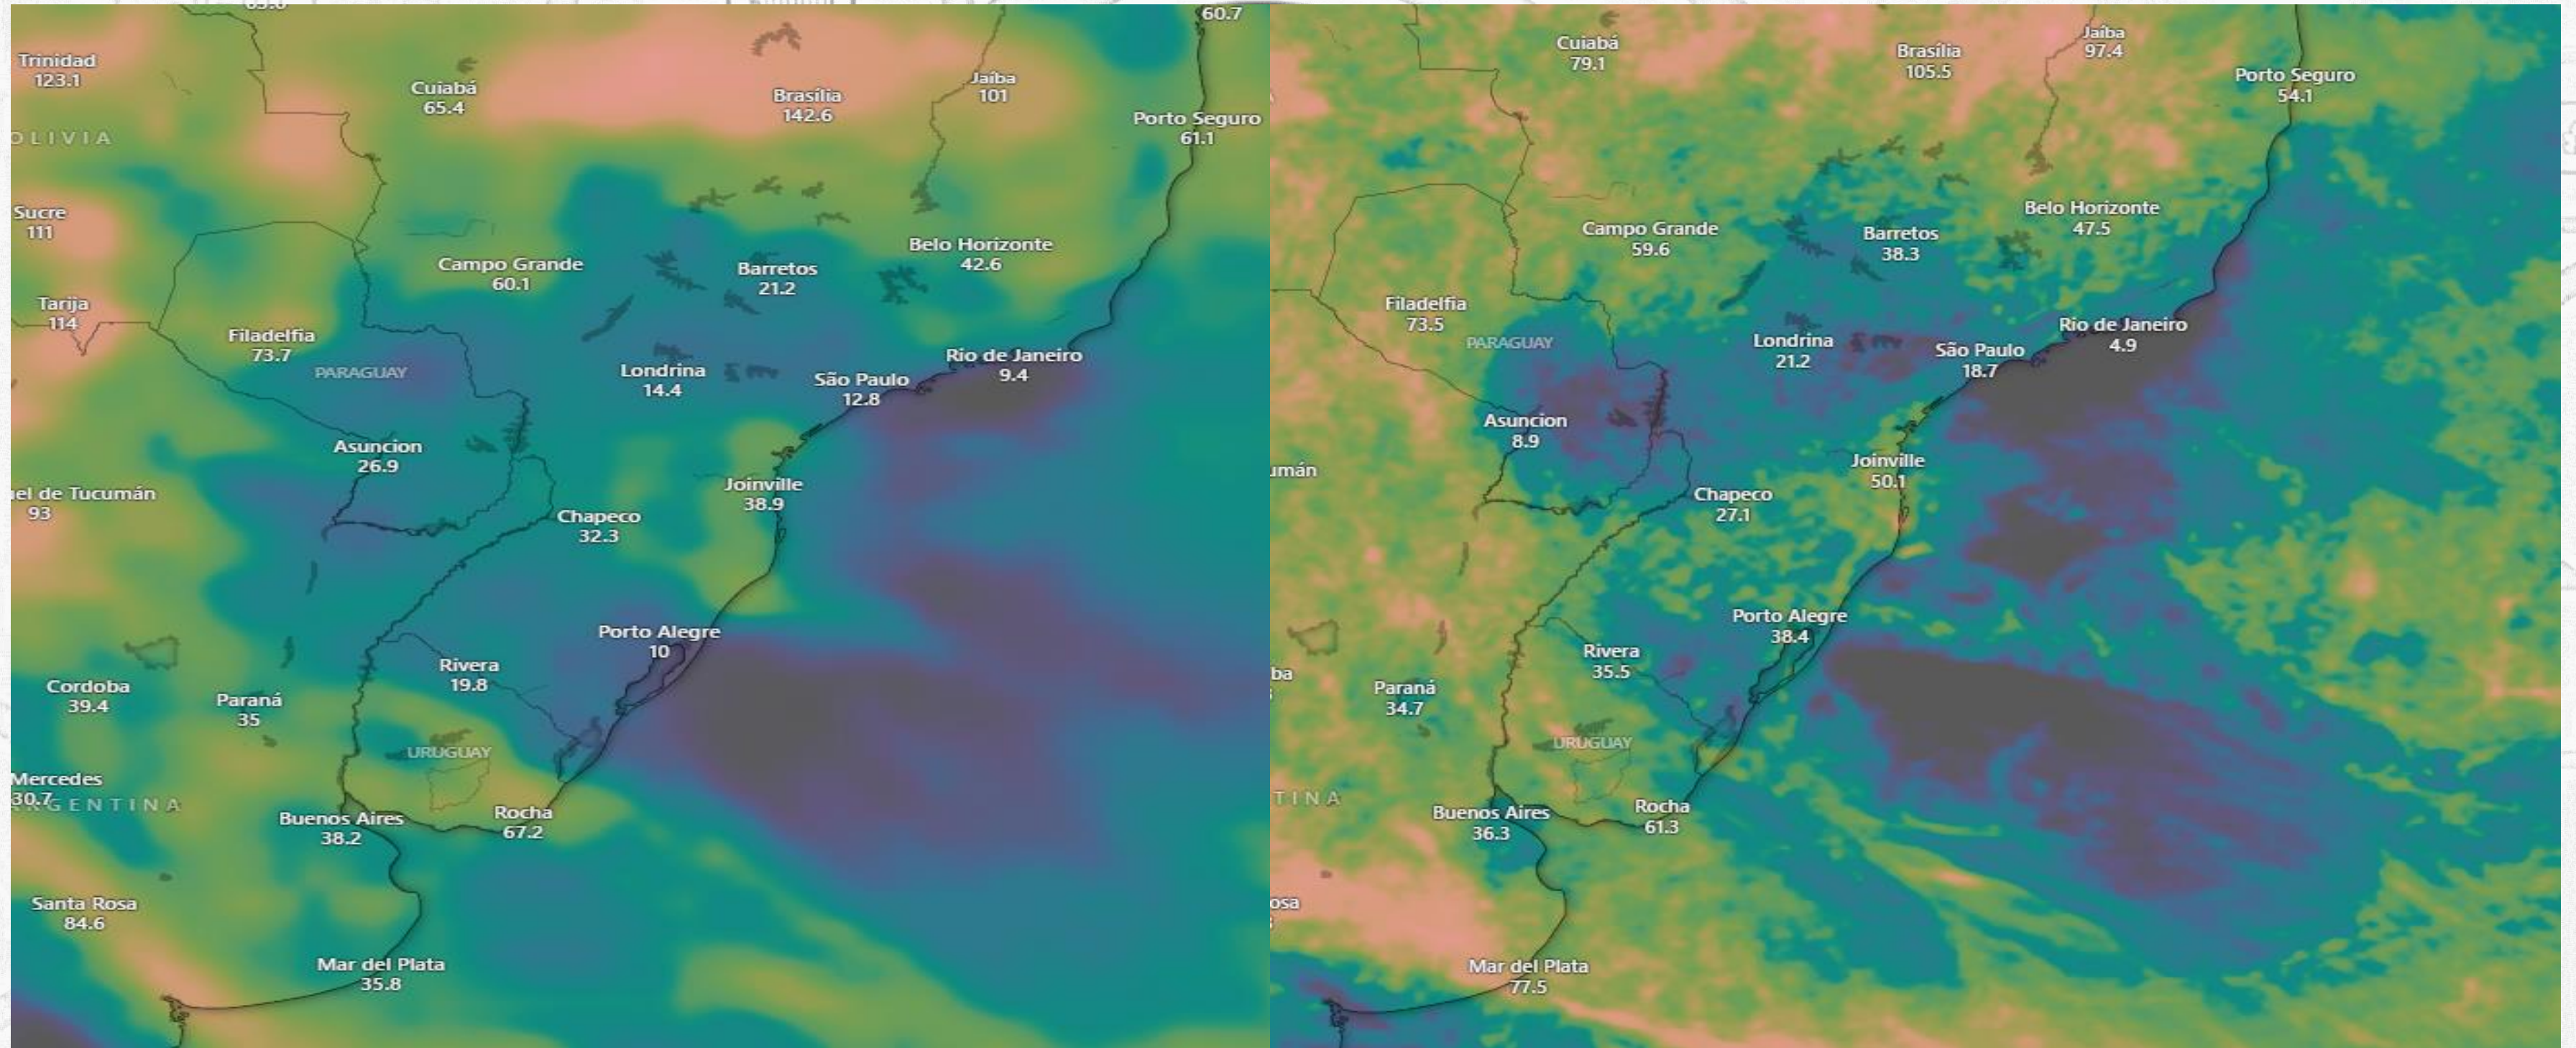

10 Dae Weervoorspelling Suid-Amerika

GFS ECMWF