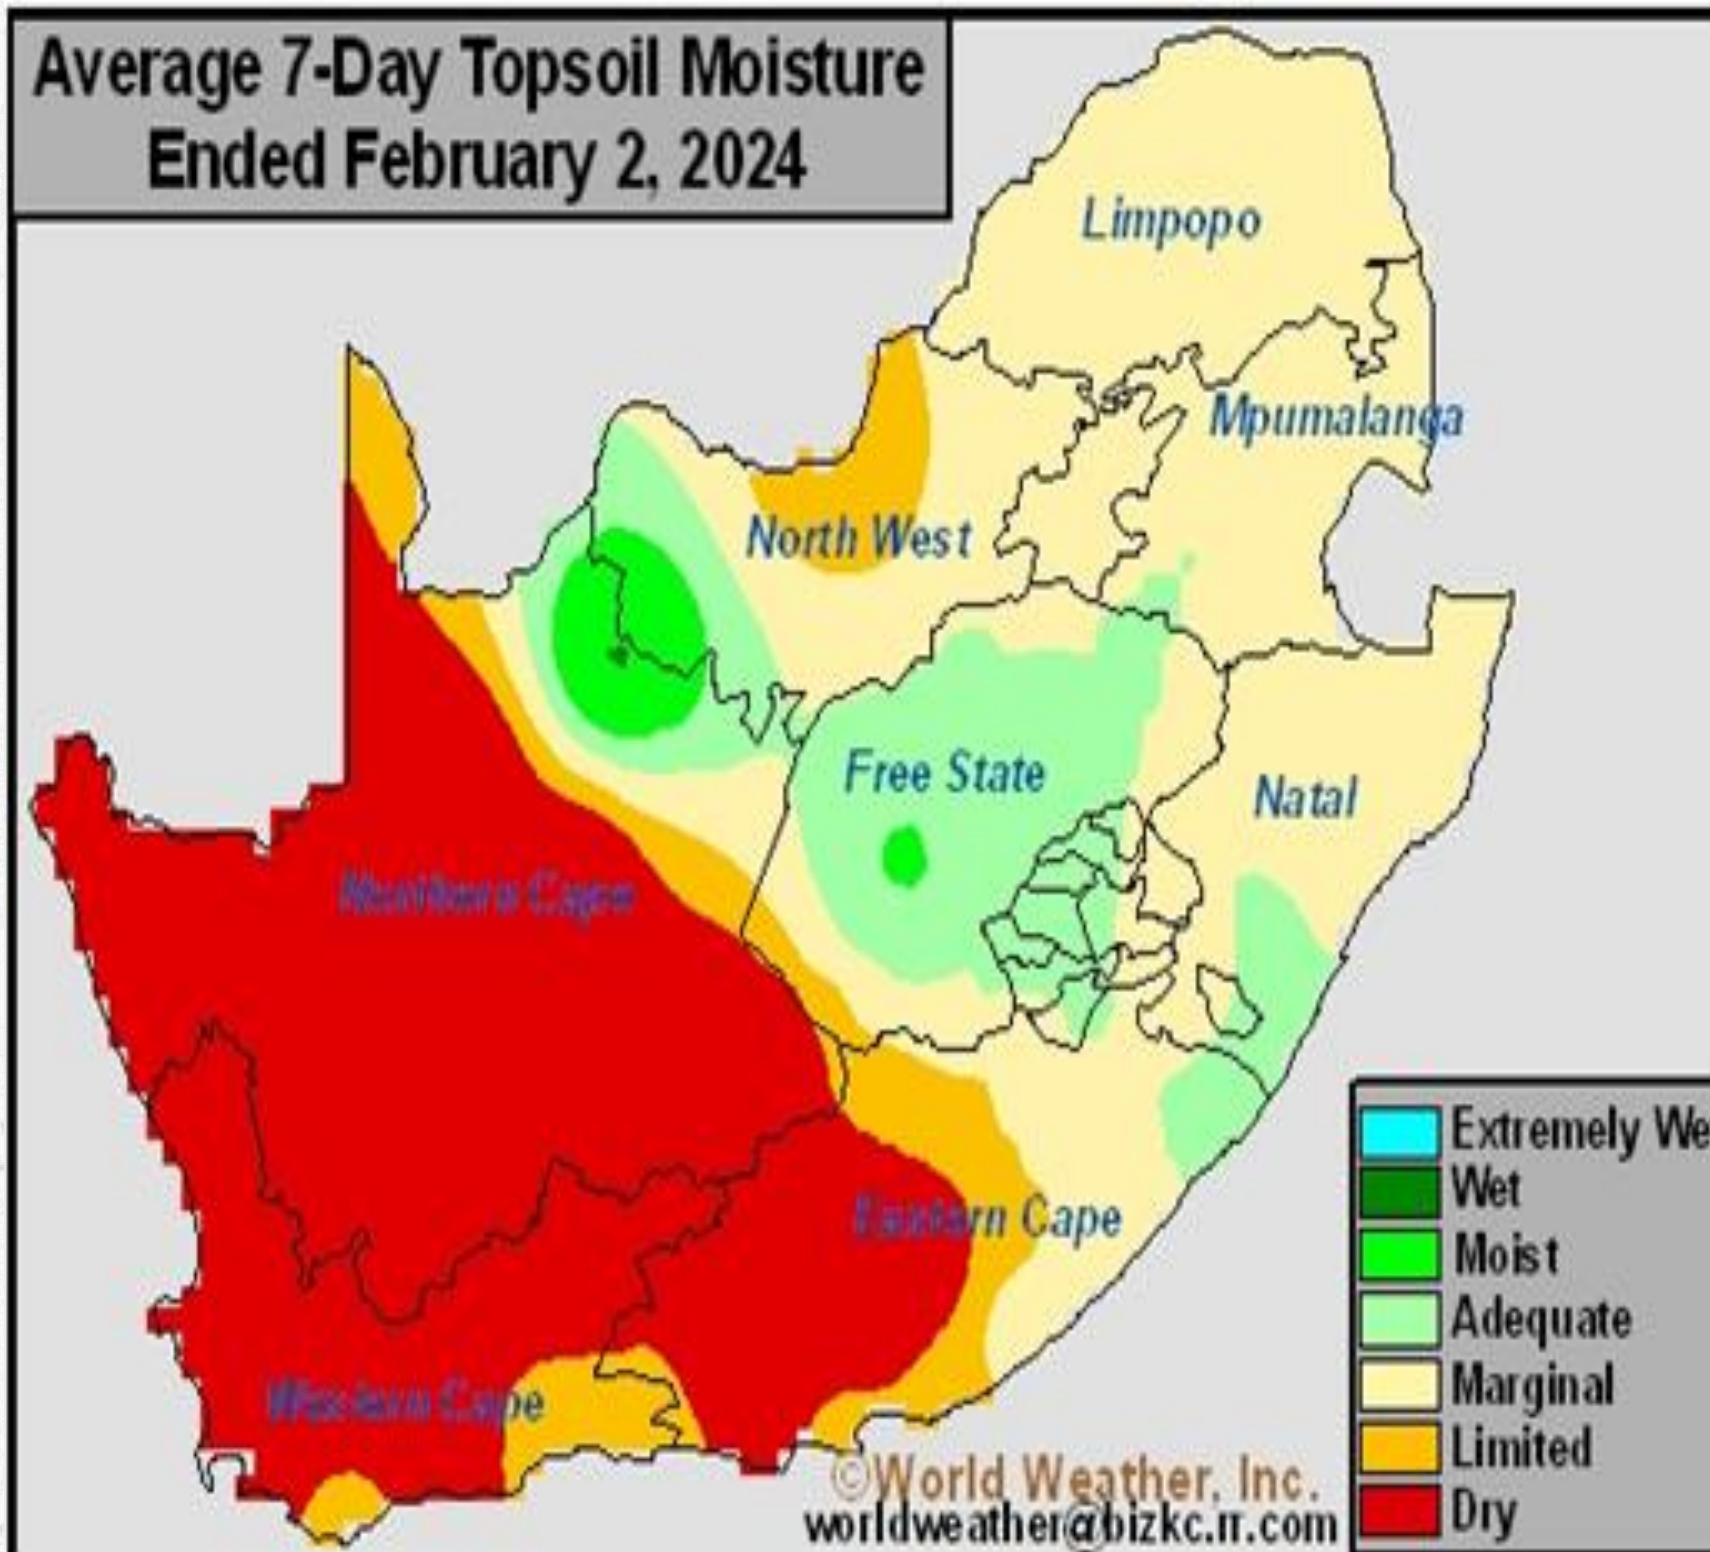

Grondvog Suid-Afrika