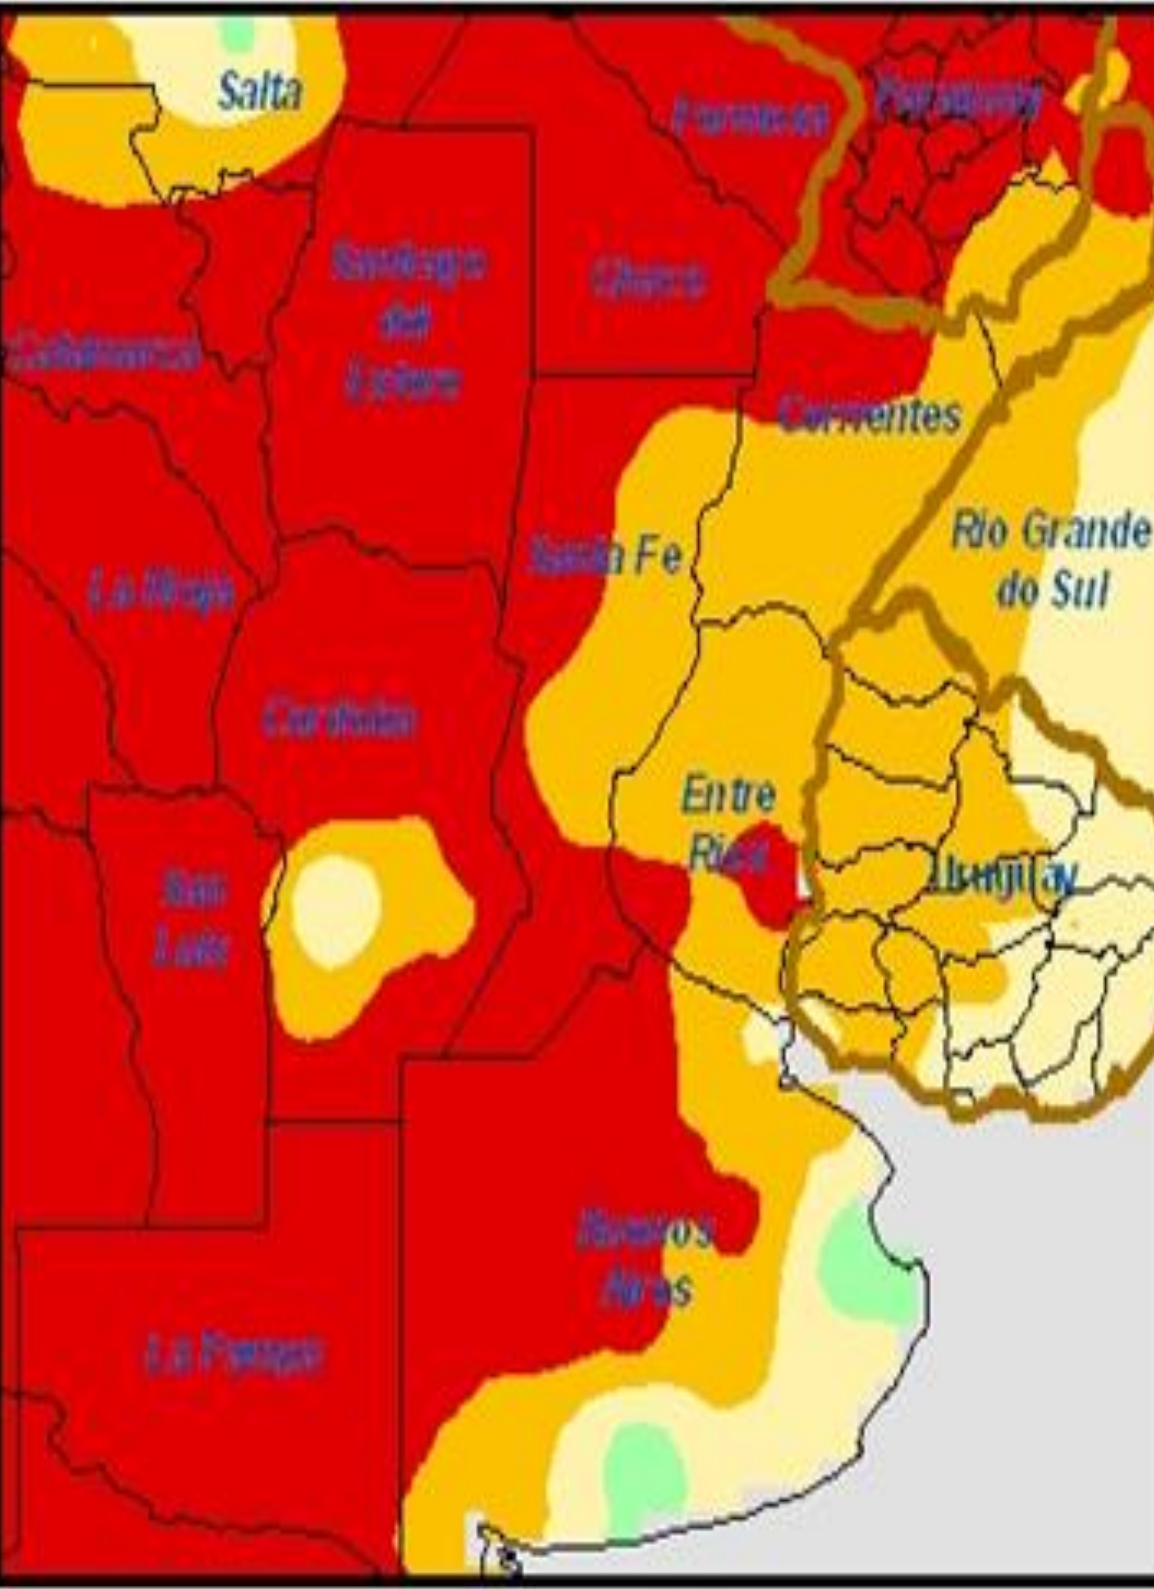

Weer

- Grondvog
- 10 Dae Voorspelling

Grondvog Brazil

Grondvog Argentinië

Average 7-Day
Topsoil Moisture
Ended
February 2, 2024

- Extremely Wet
- Wet
- Moist
- Adequate
- Marginal
- Limited
- Dry

©World Weather, Inc.
worldweather@bizkc.ir.com

Average 7-Day
Subsoil Moisture
Ended
February 2, 2024

- Extremely Wet
- Wet
- Moist
- Adequate
- Marginal
- Limited
- Dry

©World Weather, Inc.
worldweather@bizkc.ir.com

10 Dae Weervoorspelling Suid-Amerika