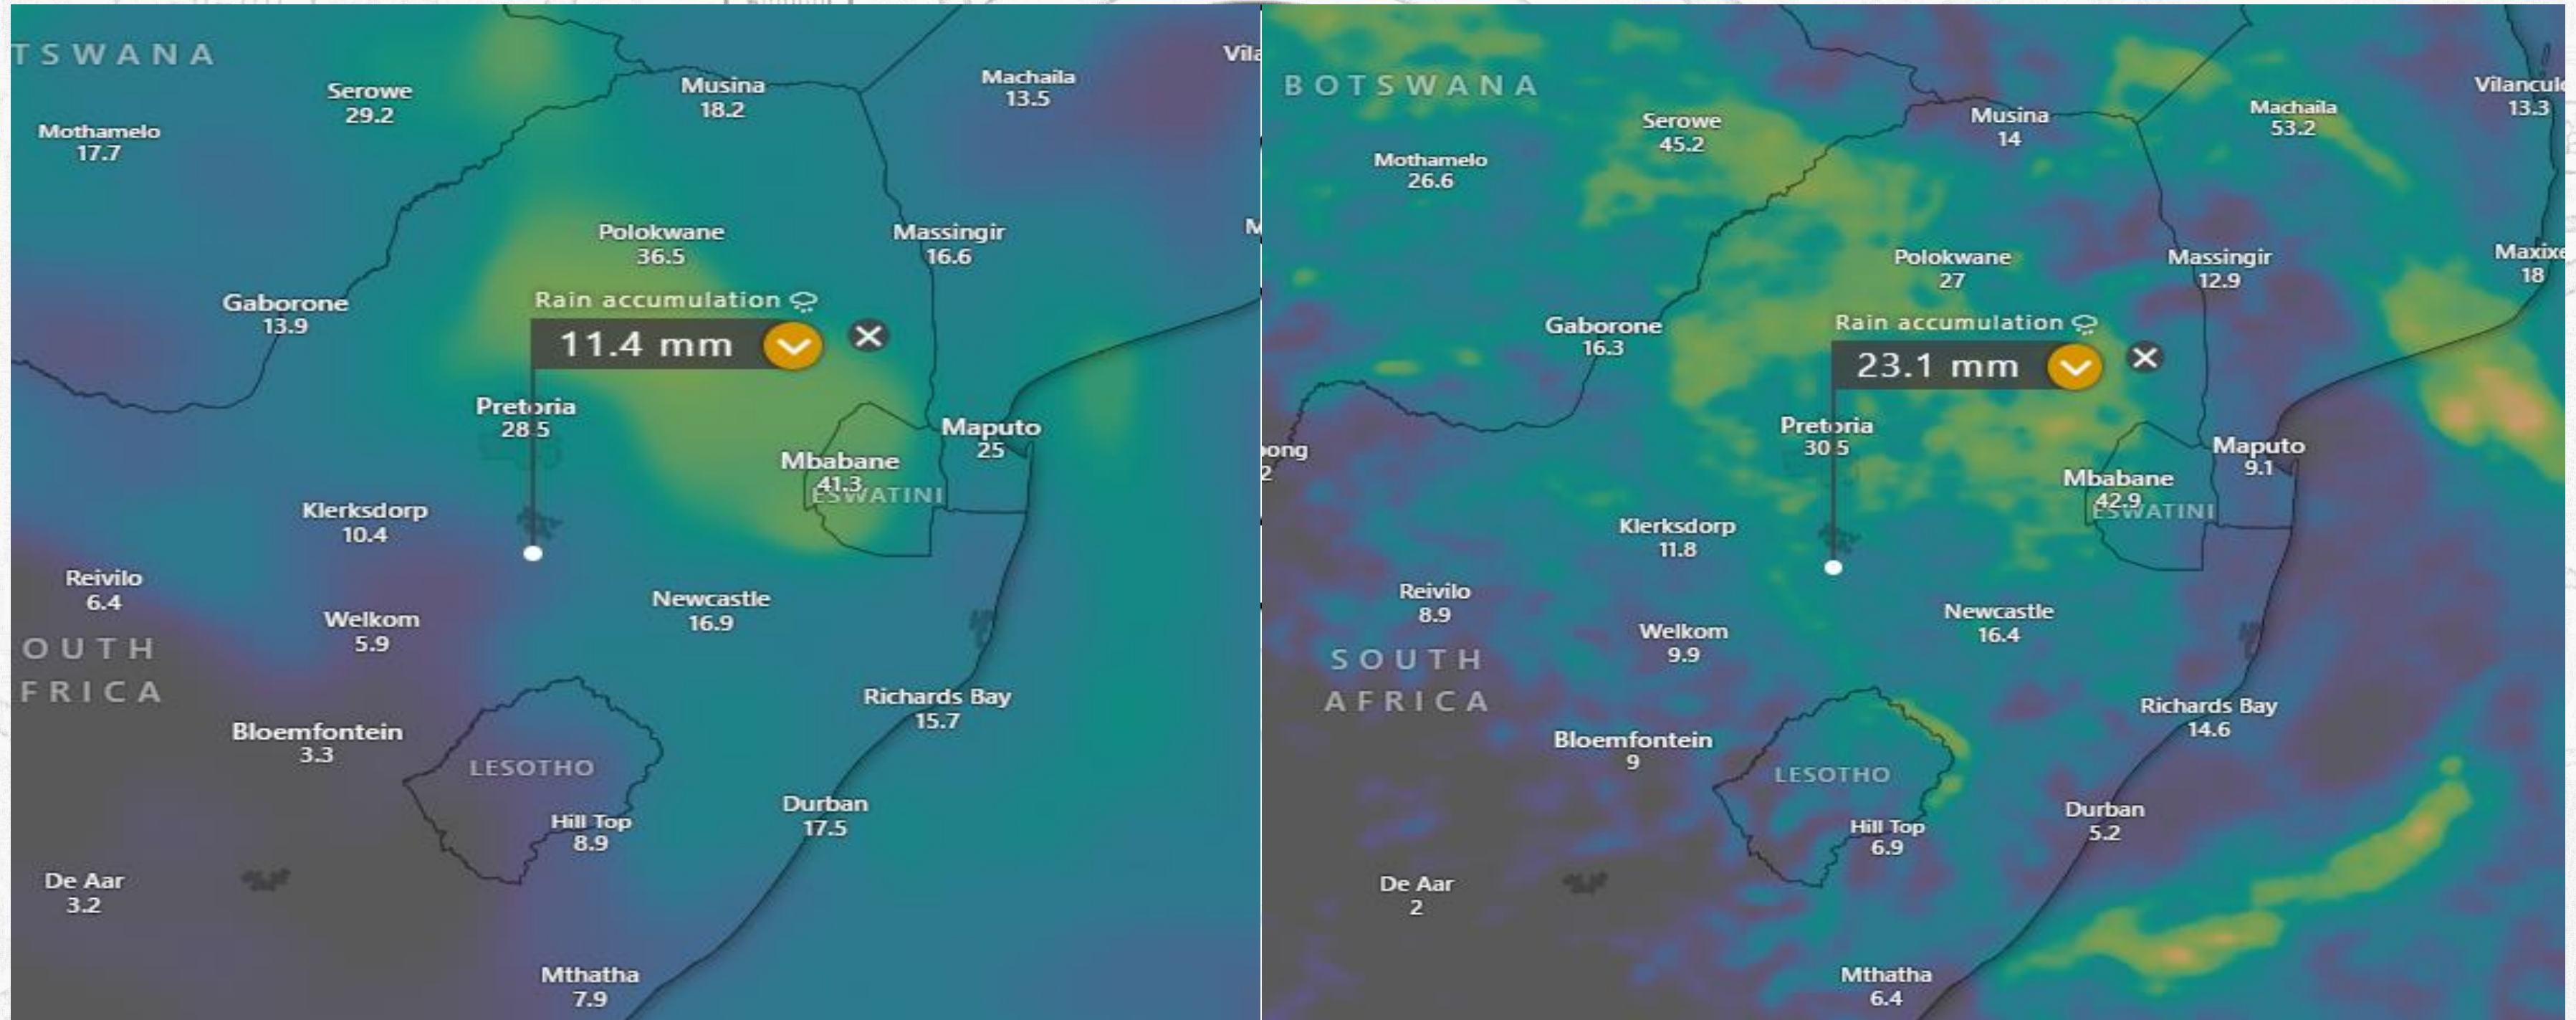

Grondvog Suid-Afrika

GFS

ECMWF