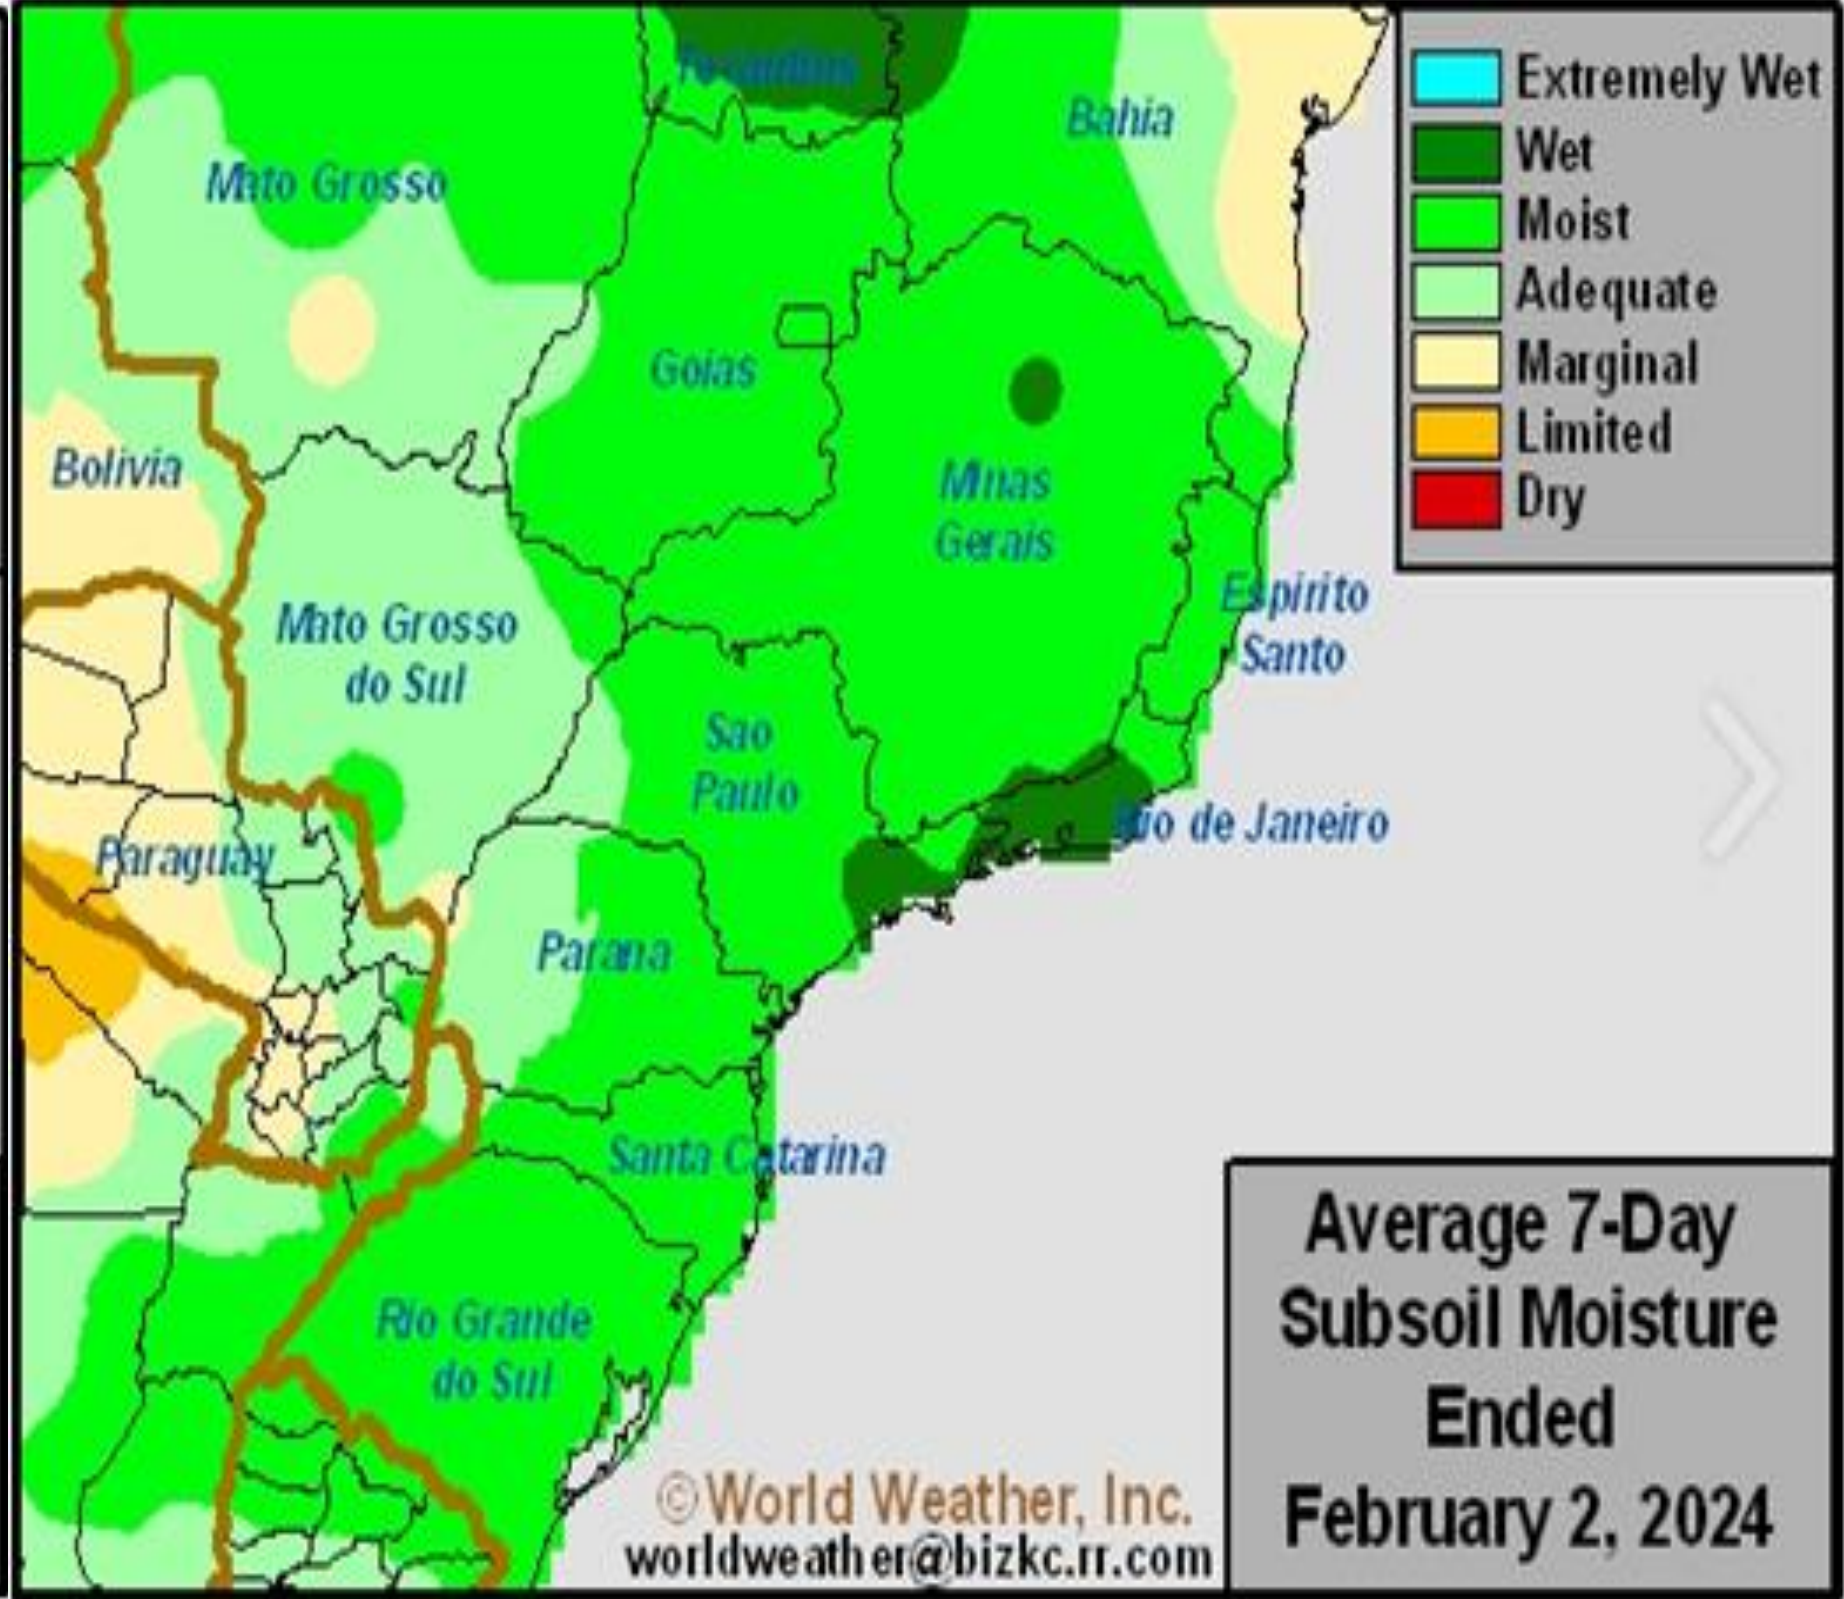

Weer

- Grondvog
- 10 Dae Voorspelling

Grondvog Brazil

Grondvog Argentinië

Average 7-Day
Topsoil Moisture
Ended
February 2, 2024

- Extremely Wet
- Wet
- Moist
- Adequate
- Marginal
- Limited
- Dry

©World Weather, Inc.
worldweather@bizkc.ir.com

Average 7-Day
Subsoil Moisture
Ended
February 2, 2024

- Extremely Wet
- Wet
- Moist
- Adequate
- Marginal
- Limited
- Dry

©World Weather, Inc.
worldweather@bizkc.ir.com

10 Dae Weervoorspelling Suid-Amerika