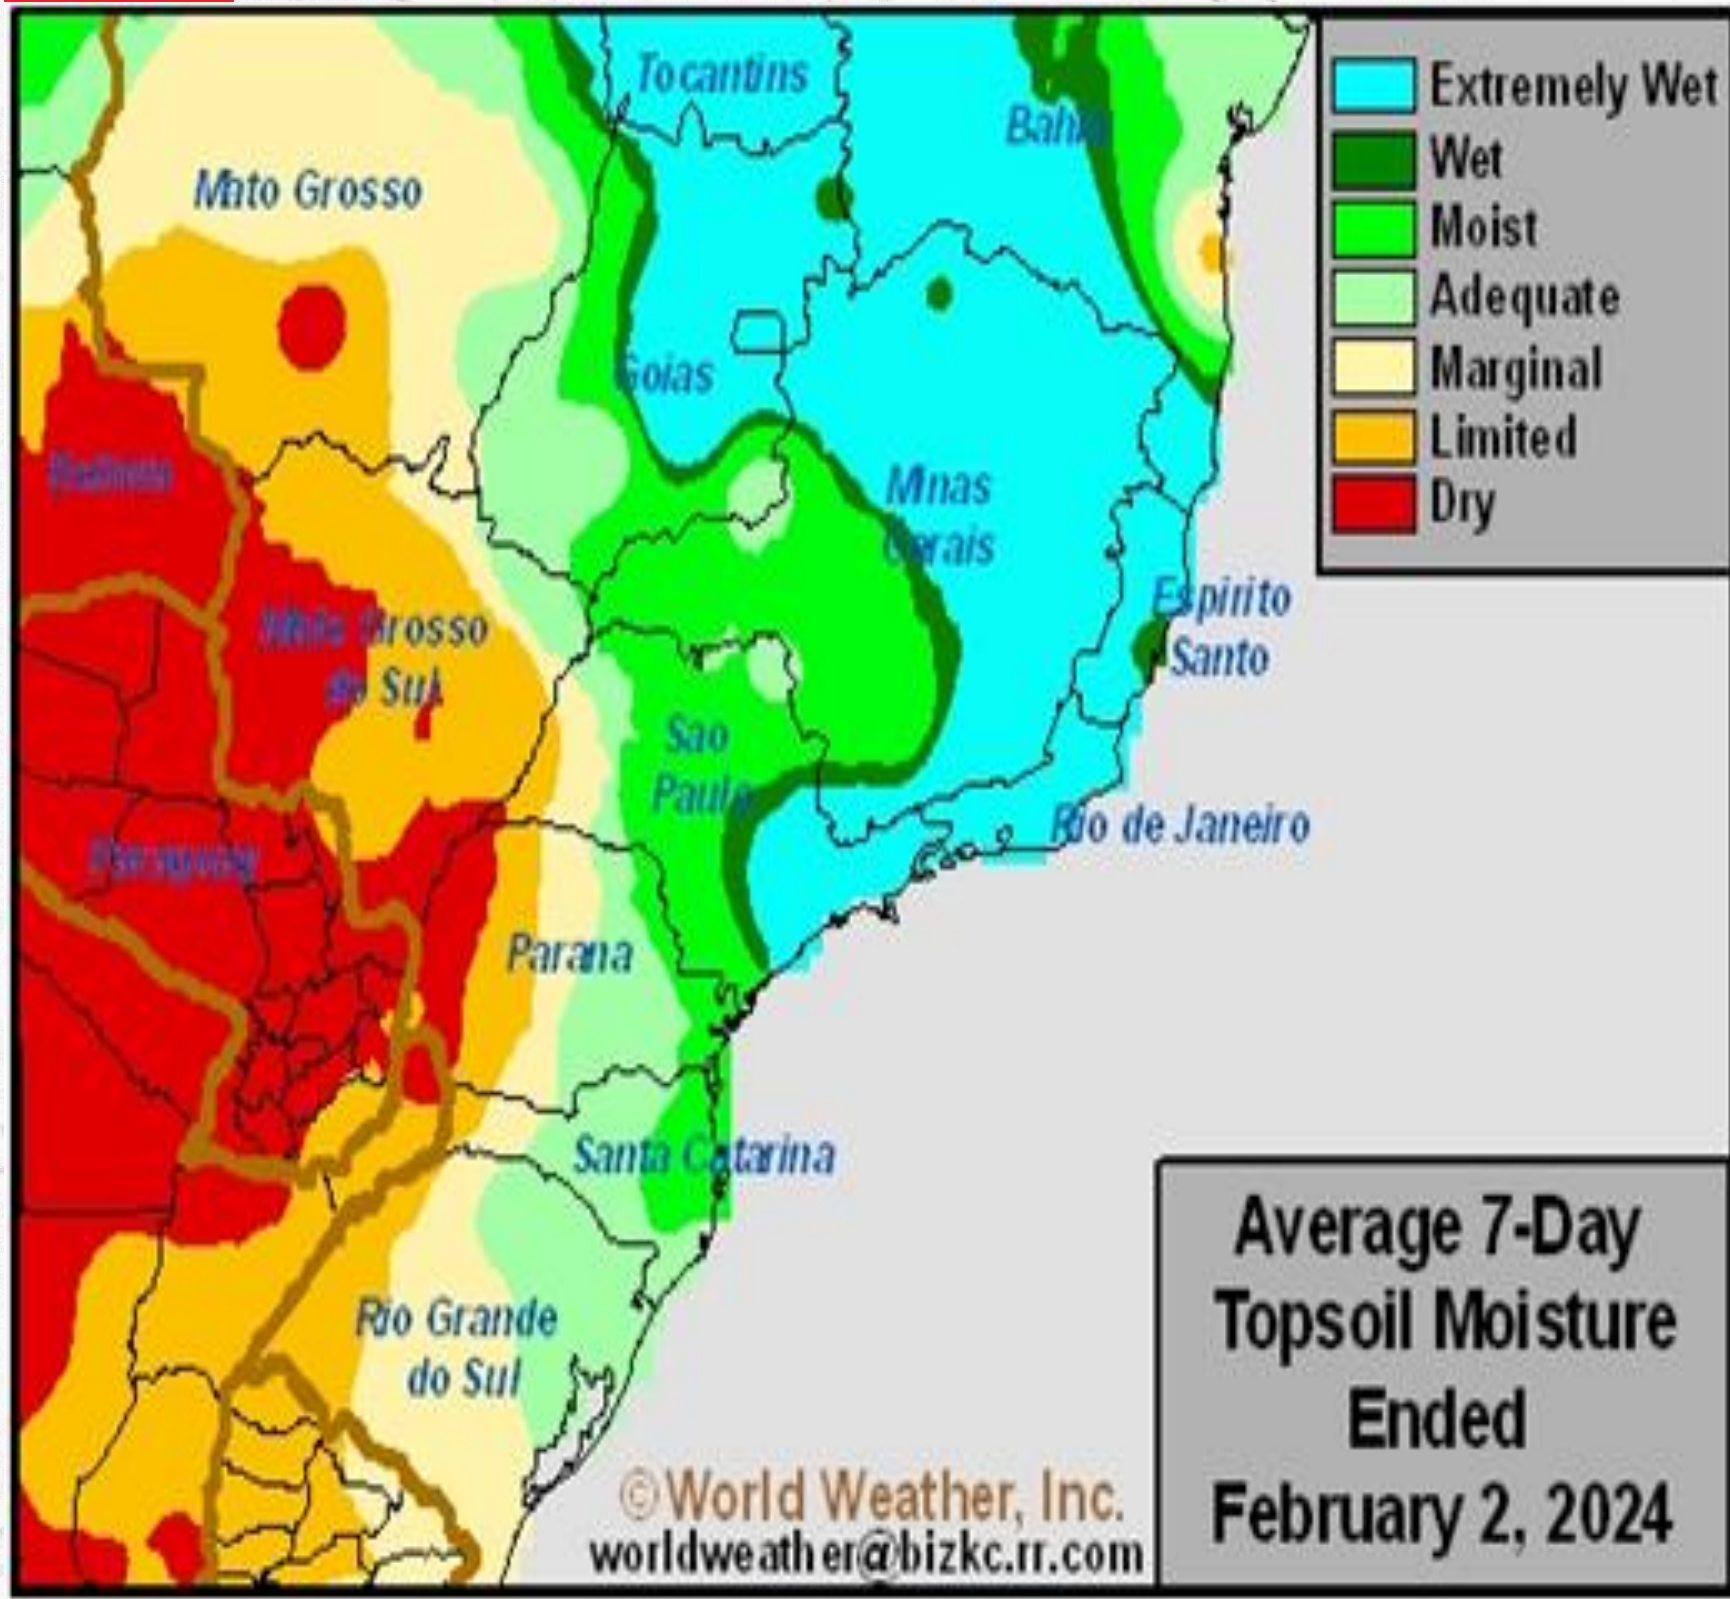

Weer

- Grondvog
- 10 Dae Voorspelling

Grondvog Brazil

Grondvog Argentinië

Average 7-Day
Topsoil Moisture
Ended
February 2, 2024

- Extremely Wet
- Wet
- Moist
- Adequate
- Marginal
- Limited
- Dry

©World Weather, Inc.
worldweather@bizkc.ir.com

Average 7-Day
Subsoil Moisture
Ended
February 2, 2024

- Extremely Wet
- Wet
- Moist
- Adequate
- Marginal
- Limited
- Dry

©World Weather, Inc.
worldweather@bizkc.ir.com

10 Dae Weervoorspelling Suid-Amerika