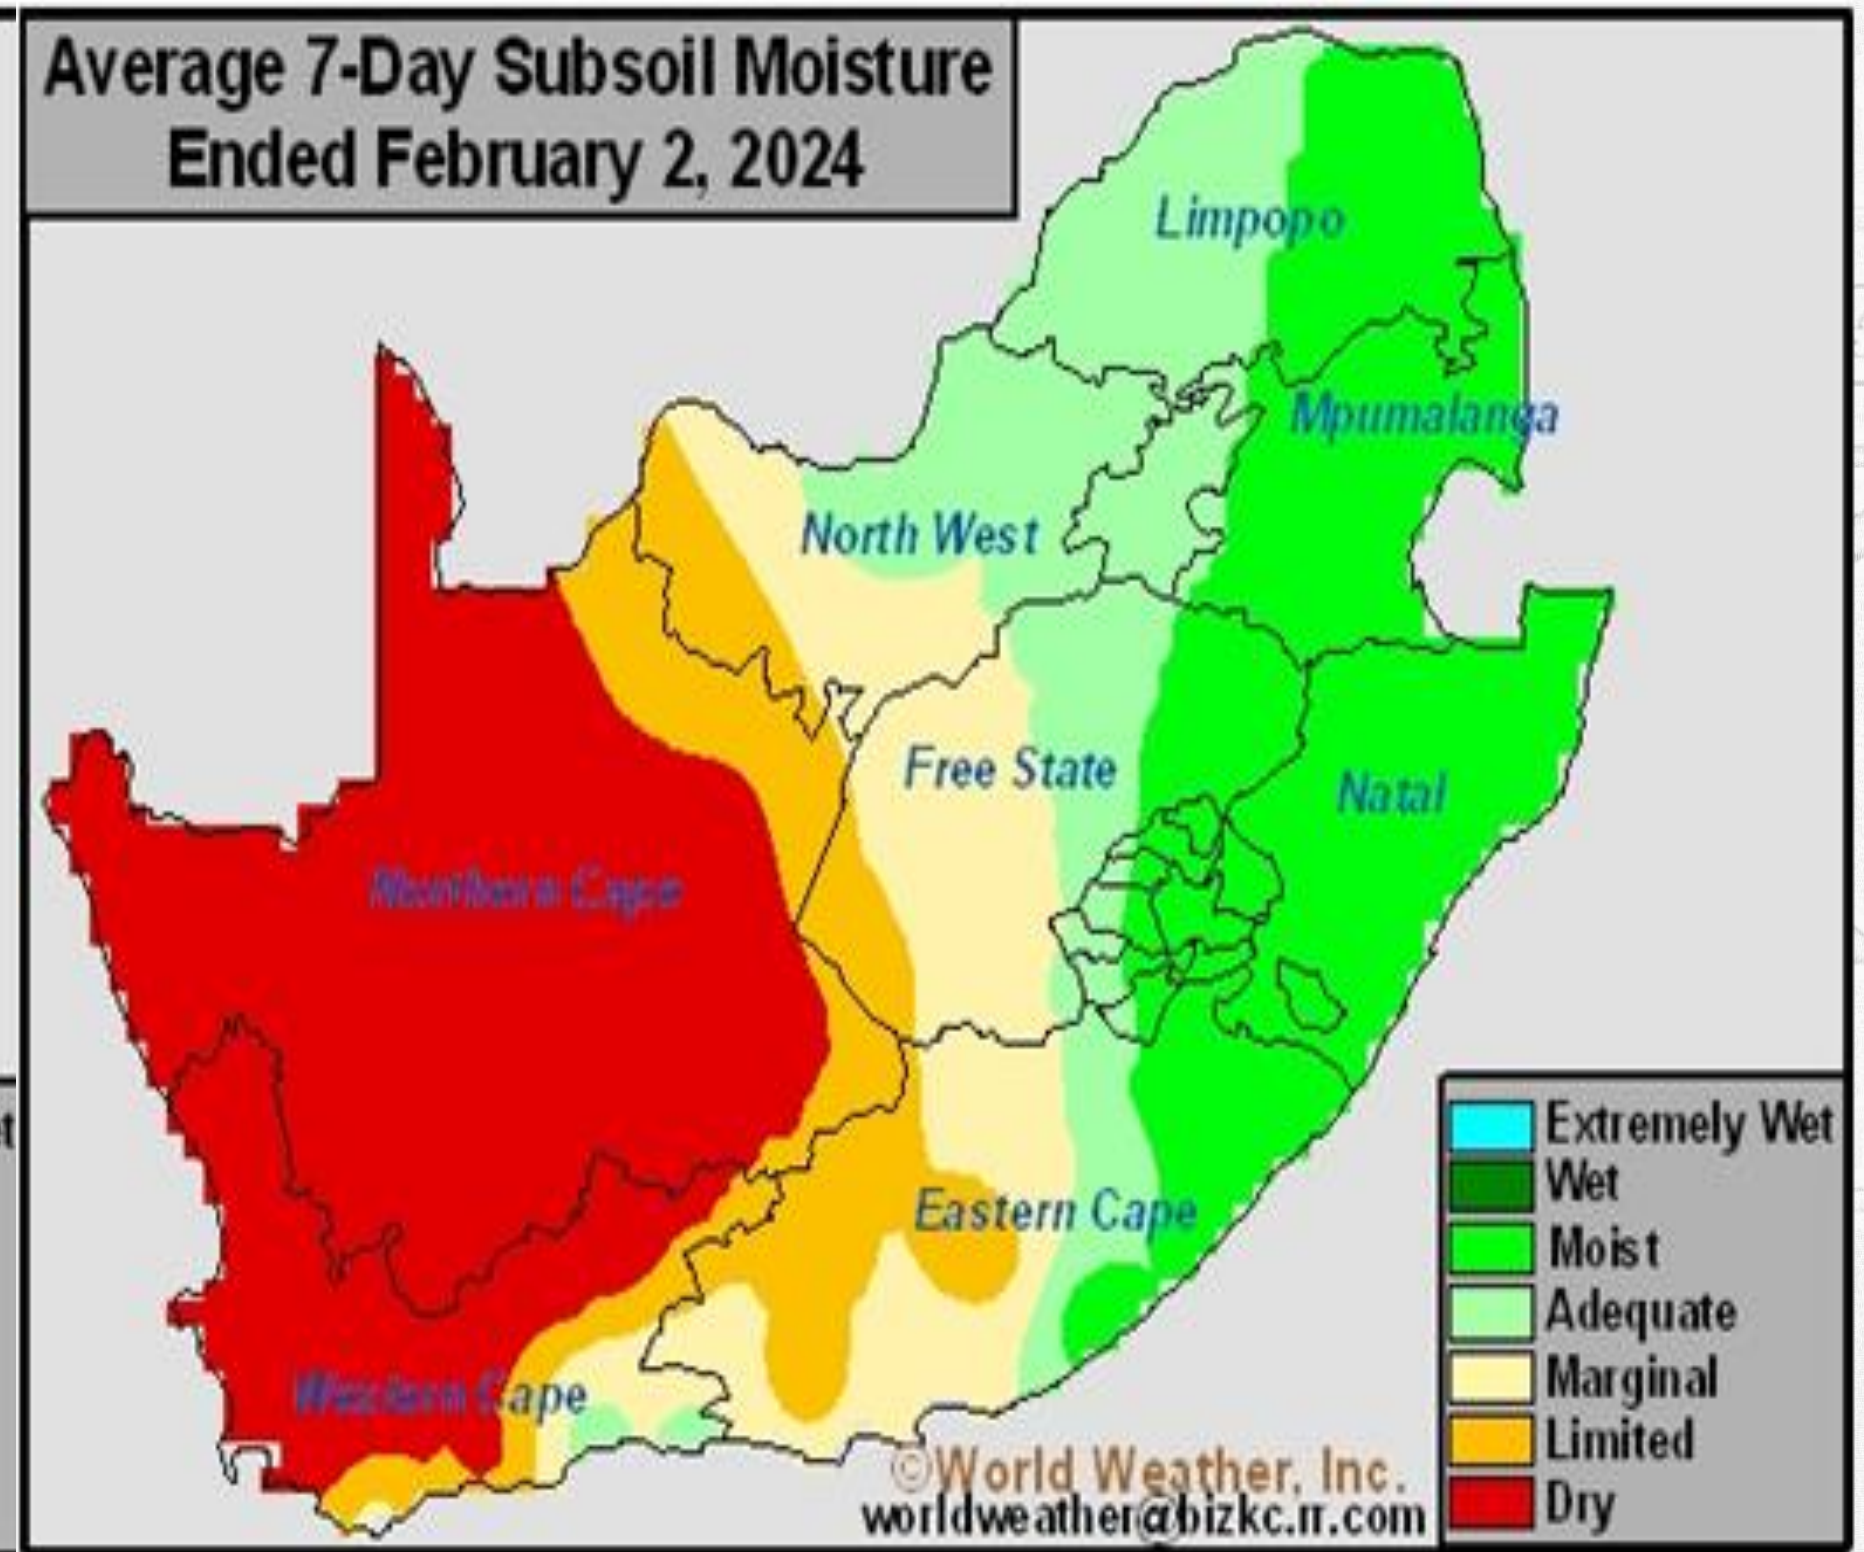

Grondvog Suid-Afrika