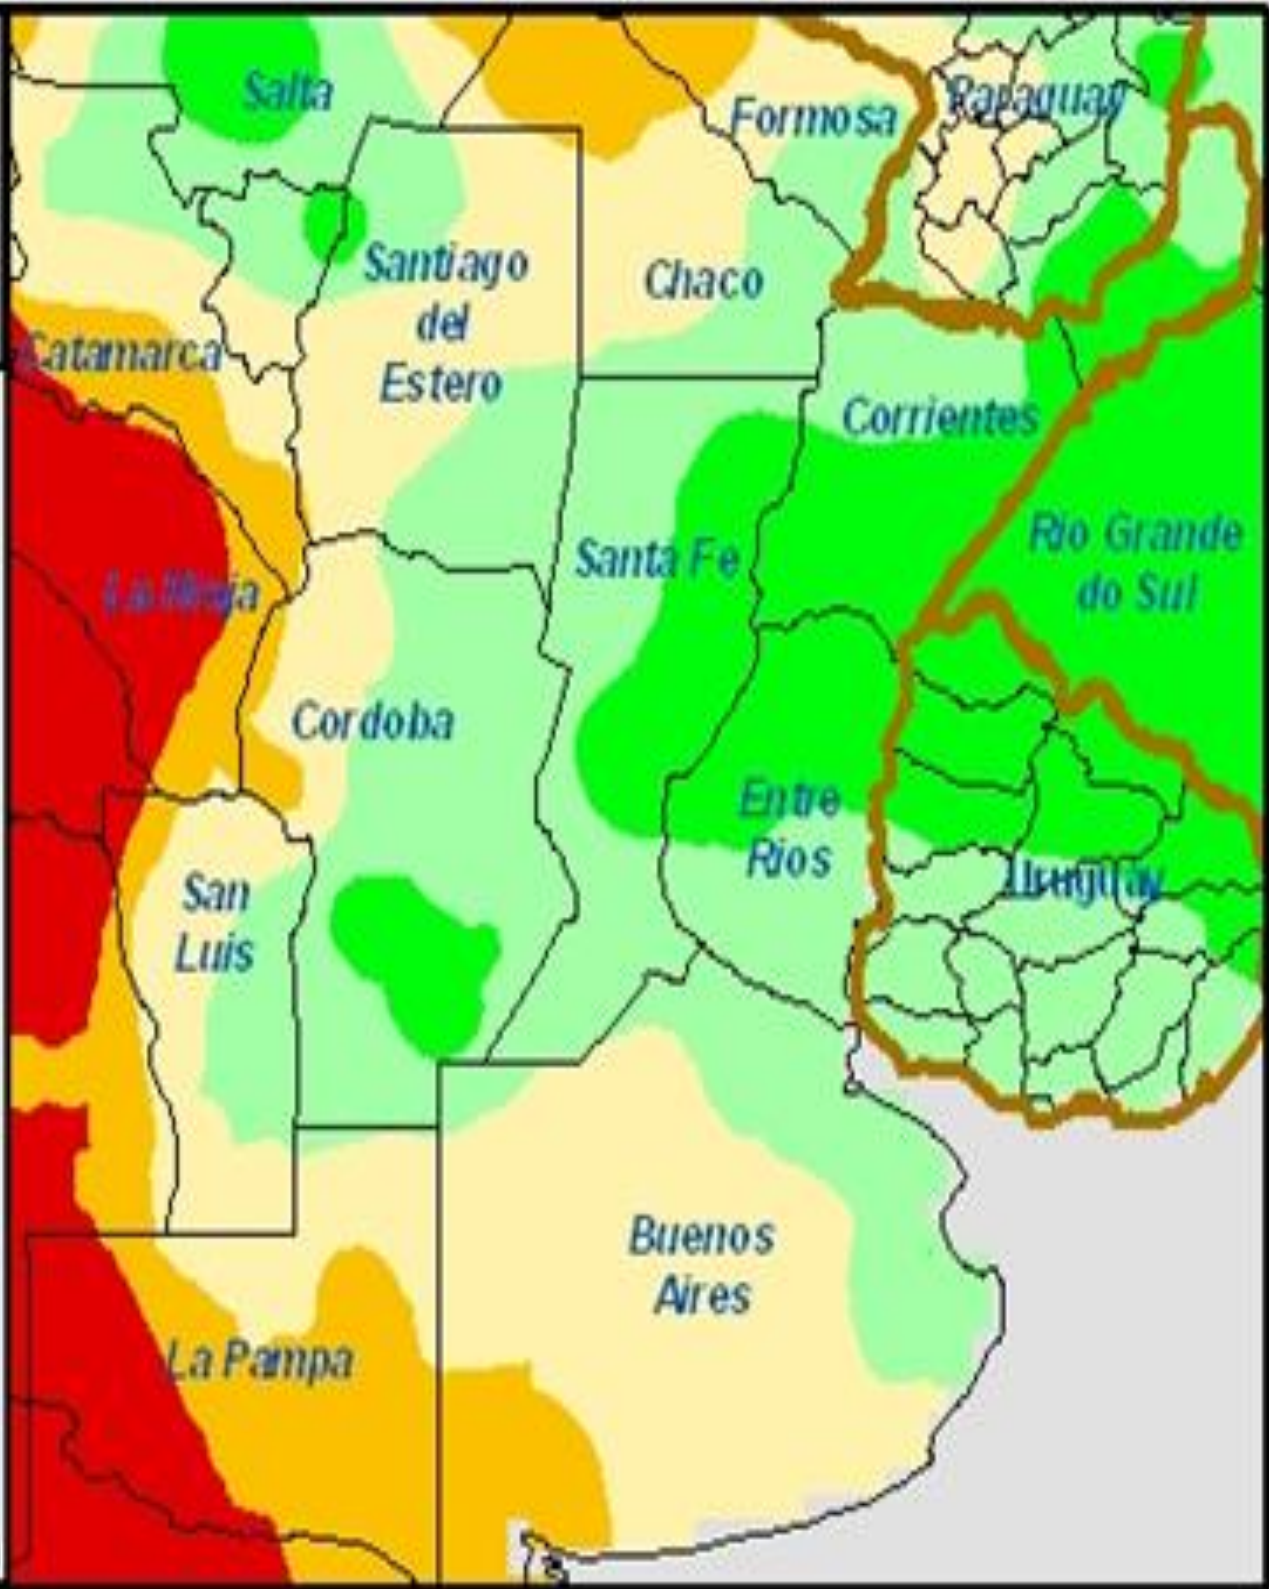

Weer

- Grondvog
- 10 Dae Voorspelling

Grondvog Brazil

Grondvog Argentinië

Average 7-Day
Topsoil Moisture
Ended
February 2, 2024

- Extremely Wet
- Wet
- Moist
- Adequate
- Marginal
- Limited
- Dry

©World Weather, Inc.
worldweather@bizkc.ir.com

Average 7-Day
Subsoil Moisture
Ended
February 2, 2024

- Extremely Wet
- Wet
- Moist
- Adequate
- Marginal
- Limited
- Dry

©World Weather, Inc.
worldweather@bizkc.ir.com

10 Dae Weervoorspelling Suid-Amerika