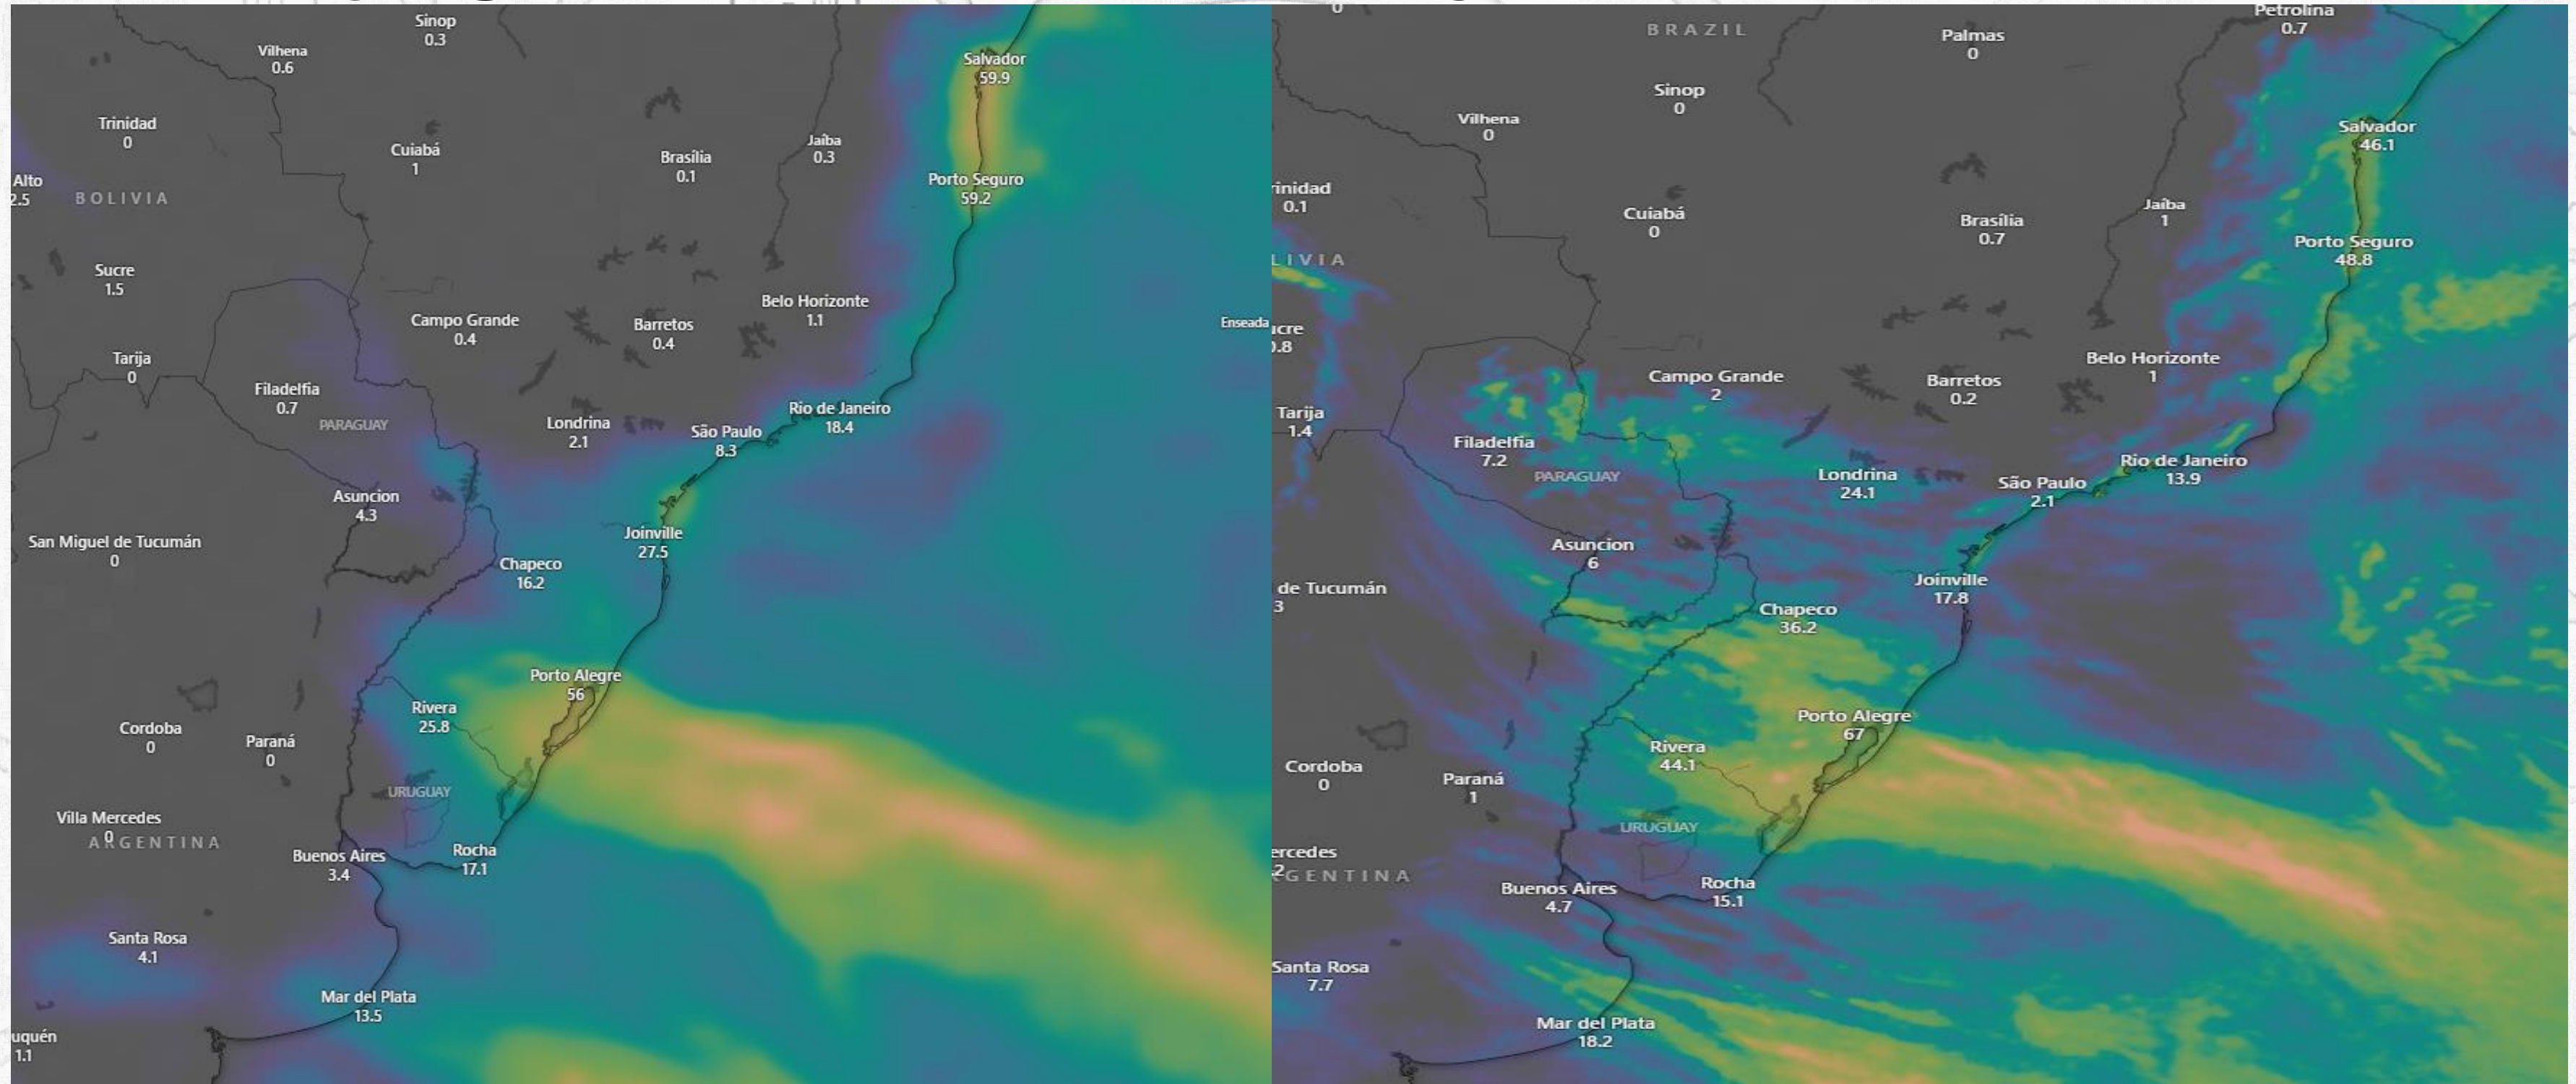

Weer

- Grondvog
- 10 Dae Voorspelling

Grondvog Brazil

Grondvog Argentinië

10 Dae Weervoorspelling Suid-Amerika

GFS

ECMWF

10 Dae Weervoorspelling VSA

GFS ECMWF

VSA Temperature

6-10 Day Temperature Probability Outlook (%)

Valid: Mon 2023-07-24 to Fri 2023-07-28

Init: Tue 2023-07-18 CPC

www.pivotalweather.com

pivotal weather

8-14 Day Temperature Probability Outlook (%)

Valid: Wed 2023-07-26 to Tue 2023-08-01

Init: Tue 2023-07-18 CPC

www.pivotalweather.com

pivotal weather

7 dae Reënval gerapporteer VSA

168-Hour MRMS Multi-Sensor Precipitation Analysis (in)
Ending Wednesday, Jul. 19, 2023 at 4 a.m. EDT