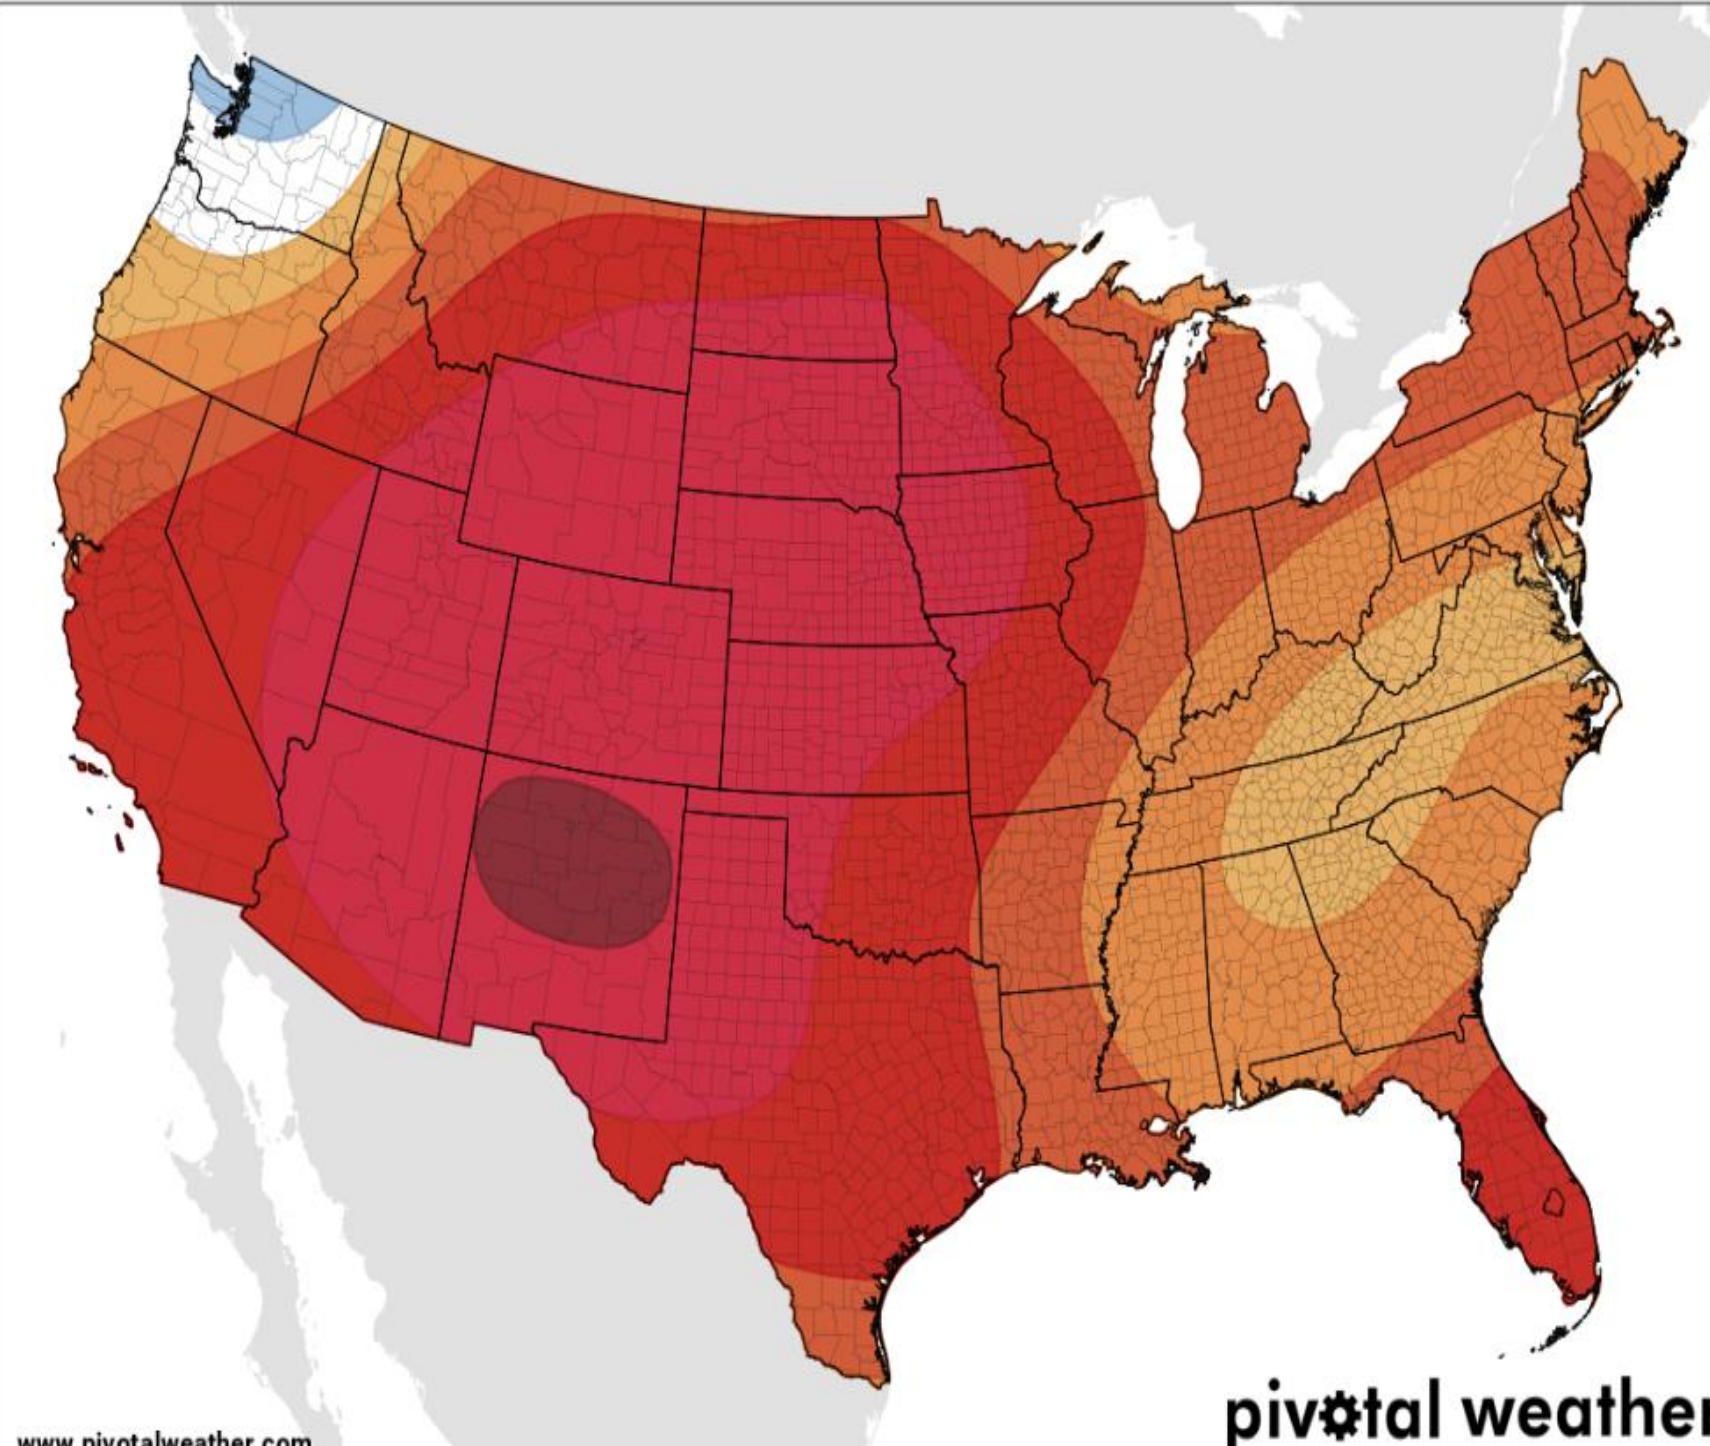

Weer

- Grondvog
- 10 Dae Voorspelling

Grondvog Brazil

Grondvog Argentinië

10 Dae Weervoorspelling Suid-Amerika

GFS

ECMWF

10 Dae Weervoorspelling VSA

GFS ECMWF

VSA Temperature

6-10 Day Temperature Probability Outlook (%)

Valid: Mon 2023-07-24 to Fri 2023-07-28

Init: Tue 2023-07-18 CPC

www.pivotalweather.com

pivotal weather

8-14 Day Temperature Probability Outlook (%)

Valid: Wed 2023-07-26 to Tue 2023-08-01

Init: Tue 2023-07-18 CPC

www.pivotalweather.com

pivotal weather

7 dae Reënval gerapporteer VSA

168-Hour MRMS Multi-Sensor Precipitation Analysis (in)
Ending Wednesday, Jul. 19, 2023 at 4 a.m. EDT