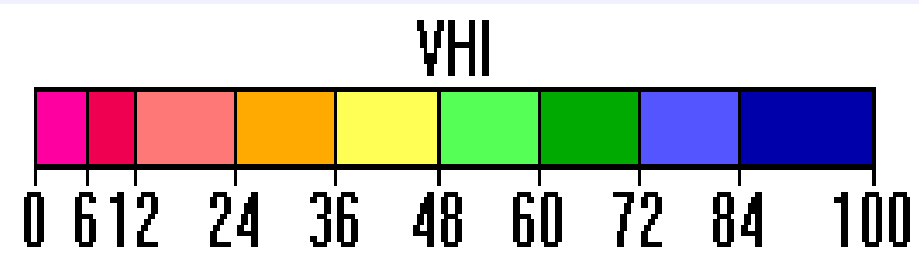

Vegetation Health

July 15, 2023 (week 28)