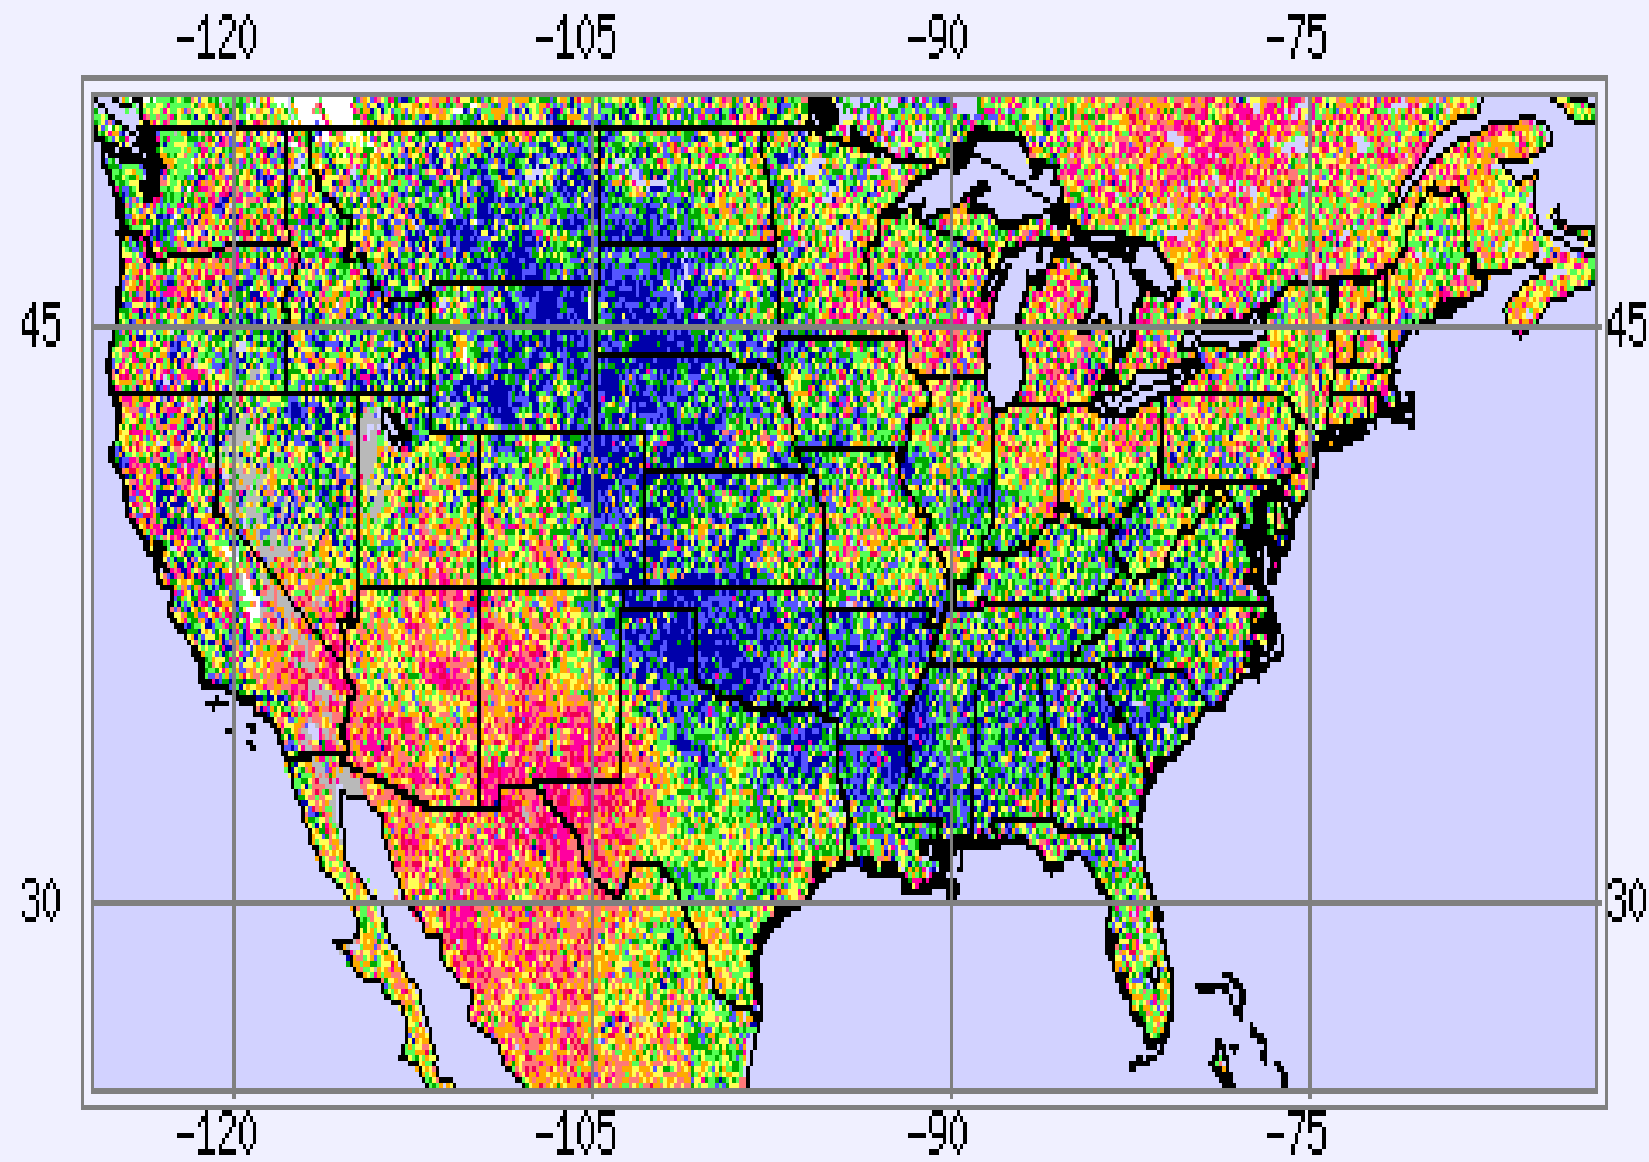

Weer

- Grondvog
- 10 Dae Voorspelling

Grondvog Brazil

Grondvog Argentinië

10 Dae Weervoorspelling Suid-Amerika

GFS

ECMWF

10 Dae Weervoorspelling VSA

Valid: Wed 2023-07-26 to Tue 2023-08-01

Init: Tue 2023-07-18 CPC

www.pivotalweather.com

pivotal weather

7 dae Reënval gerapporteer VSA

168-Hour MRMS Multi-Sensor Precipitation Analysis (in)
Ending Wednesday, Jul. 19, 2023 at 4 a.m. EDT

Init: Wed 2023-07-19 08z MRMS

Vegetation Health

July 15, 2023 (week 28)

United States - Vegetation Health Change from Last Week, 2023 week 28

July 15, 2023 (week 28)

VOLG ONS OP SOSIALE MEDIA

COMDI-AGRI

COMDI-AGRI