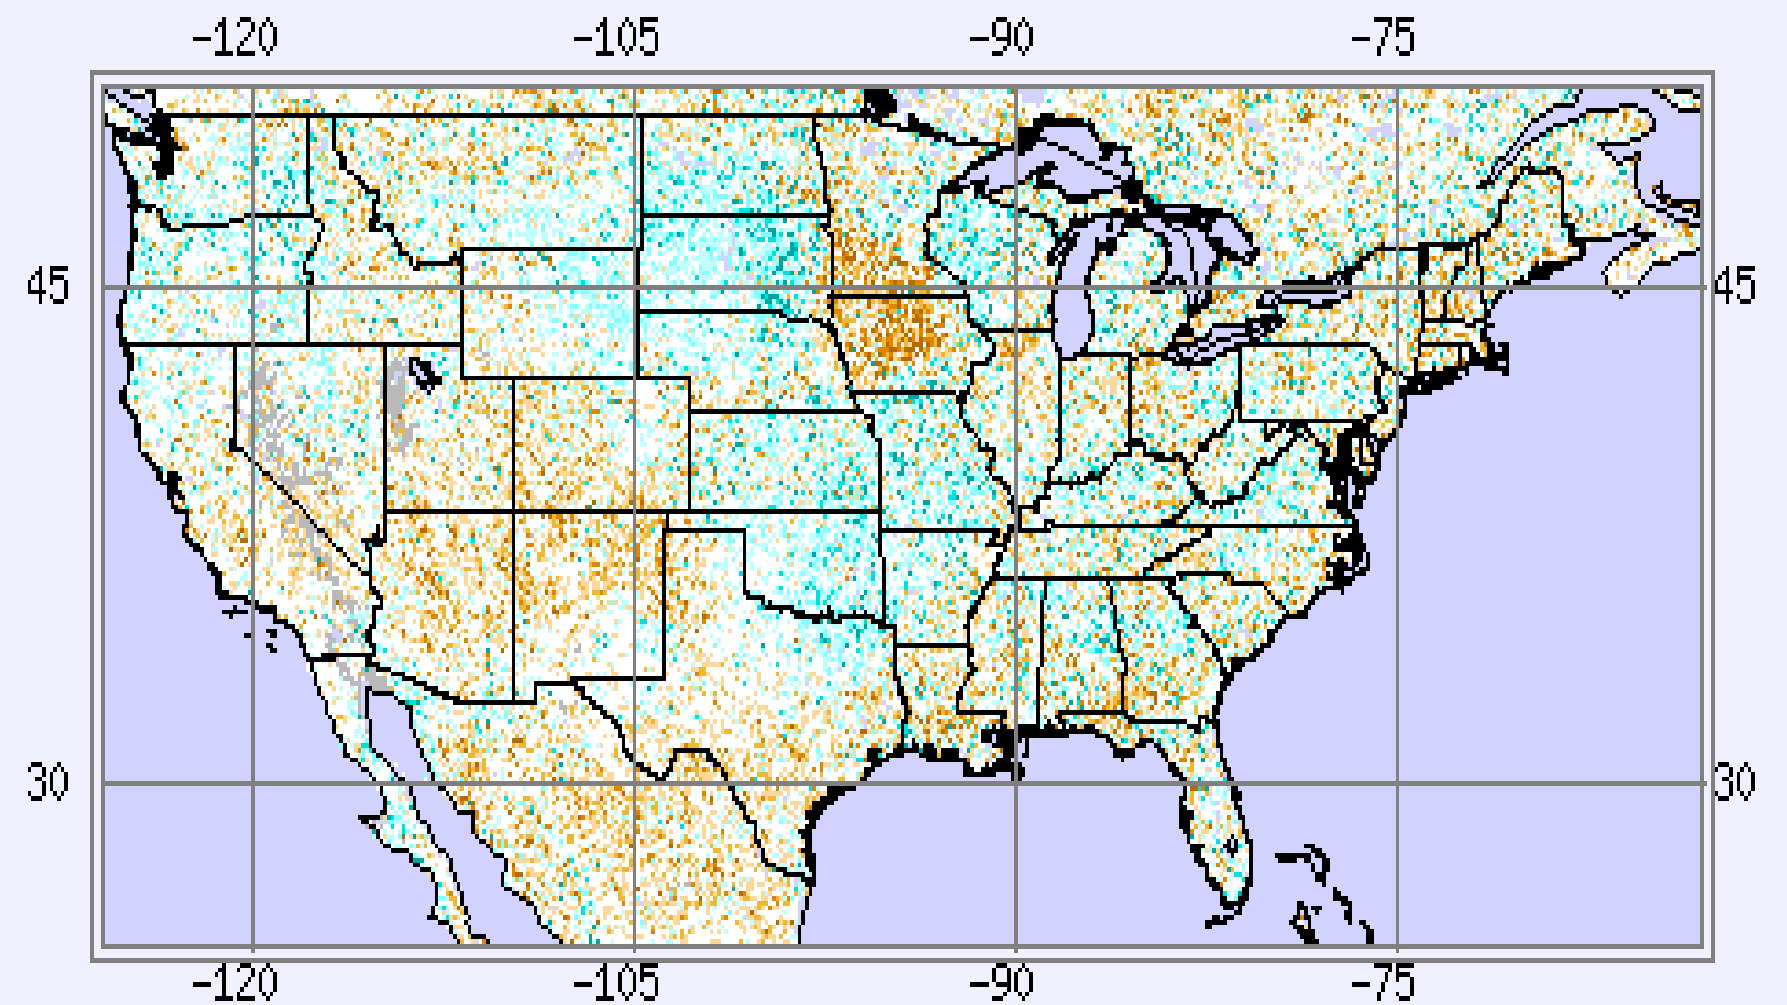

Valid: Wed 2023-07-26 to Tue 2023-08-01

Init: Tue 2023-07-18 CPC

www.pivotalweather.com

pivotal weather

7 dae Reënval gerapporteer VSA

168-Hour MRMS Multi-Sensor Precipitation Analysis (in)
Ending Wednesday, Jul. 19, 2023 at 4 a.m. EDT

Init: Wed 2023-07-19 08z MRMS

Vegetation Health

July 15, 2023 (week 28)

United States - Vegetation Health Change from Last Week, 2023 week 28

July 15, 2023 (week 28)

VOLG ONS OP SOSIALE MEDIA

COMDI-AGRI

COMDI-AGRI