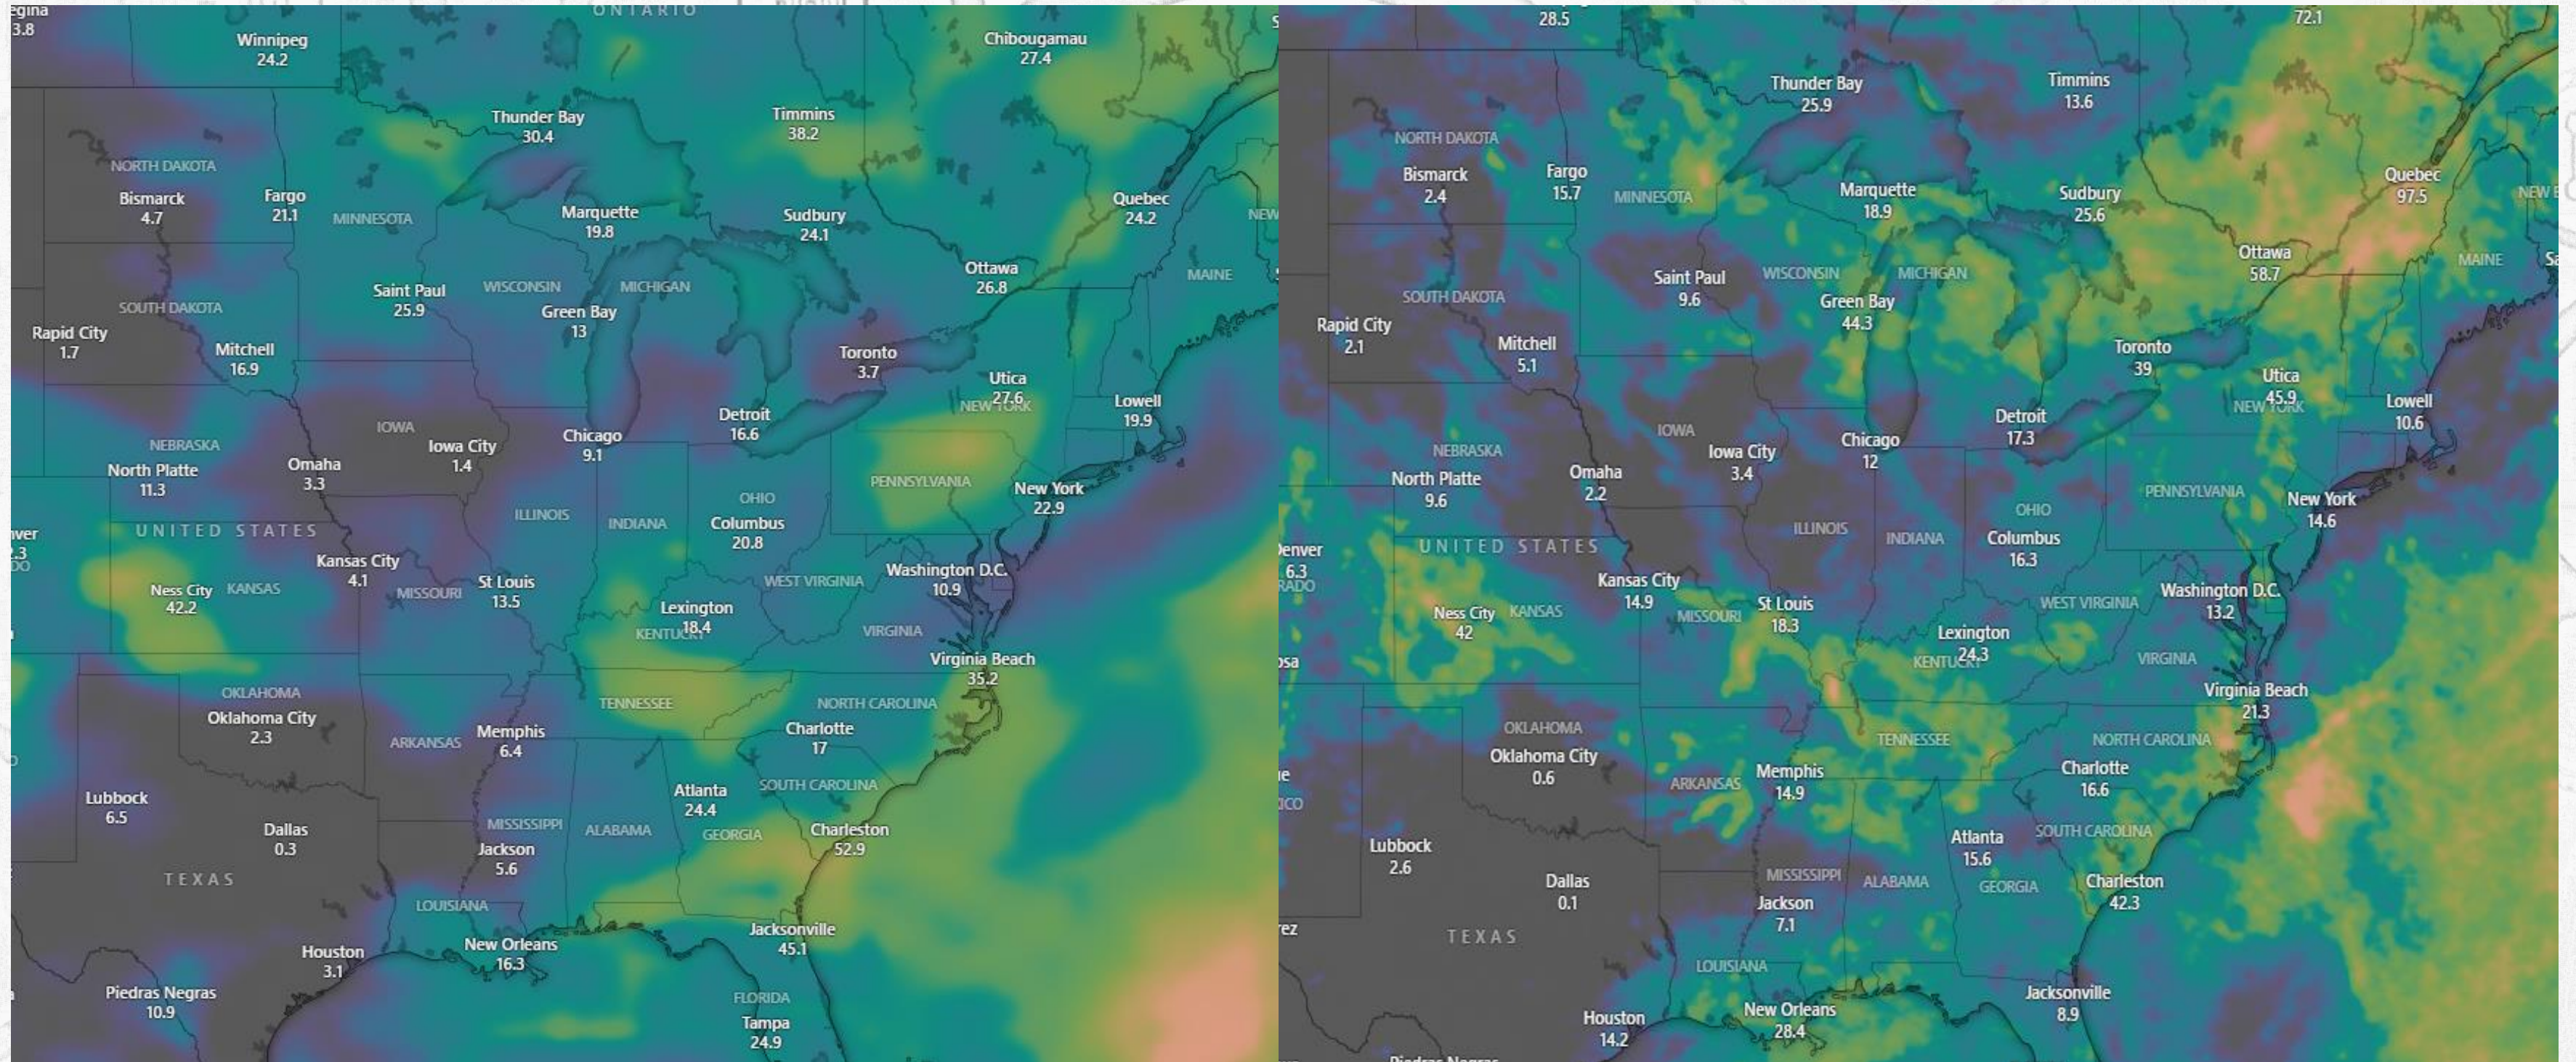

Weer

- Grondvog
- 10 Dae Voorspelling

Grondvog Brazil

Grondvog Argentinië

10 Dae Weervoorspelling Suid-Amerika

GFS

ECMWF

10 Dae Weervoorspelling VSA

GFS ECMWF

VSA Temperature

6-10 Day Temperature Probability Outlook (%)

Valid: Mon 2023-07-24 to Fri 2023-07-28

Init: Tue 2023-07-18 CPC

www.pivotalweather.com

pivotal weather

8-14 Day Temperature Probability Outlook (%)

Valid: Wed 2023-07-26 to Tue 2023-08-01

Init: Tue 2023-07-18 CPC

www.pivotalweather.com

pivotal weather

7 dae Reënval gerapporteer VSA

168-Hour MRMS Multi-Sensor Precipitation Analysis (in)
Ending Wednesday, Jul. 19, 2023 at 4 a.m. EDT