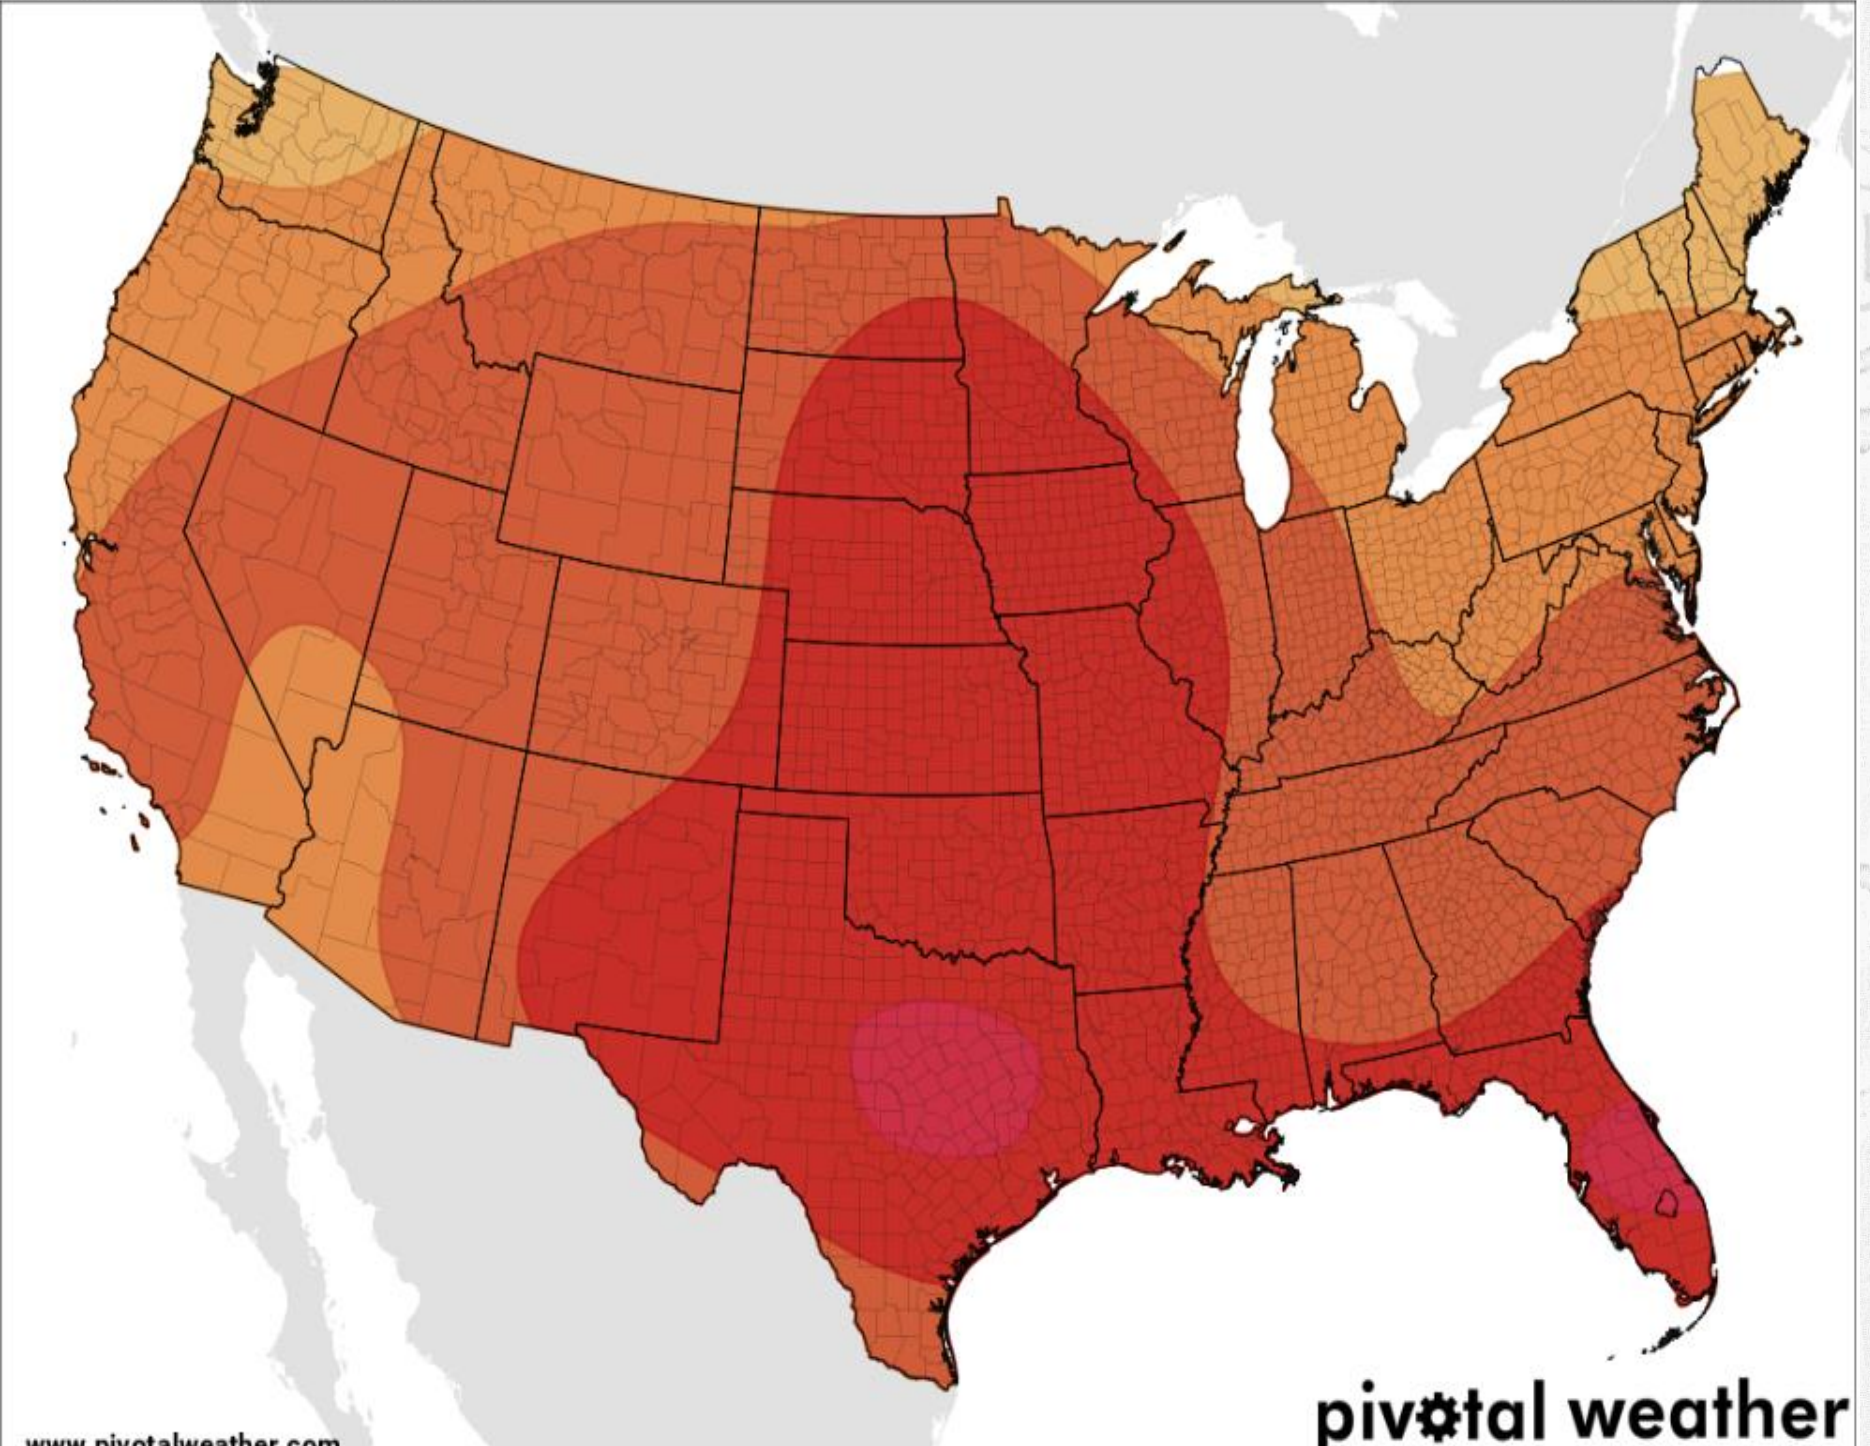

Weer

- Grondvog
- 10 Dae Voorspelling

Grondvog Brazil

Grondvog Argentinië

10 Dae Weervoorspelling Suid-Amerika

GFS

ECMWF

10 Dae Weervoorspelling VSA

GFS ECMWF

VSA Temperature

6-10 Day Temperature Probability Outlook (%)

Valid: Mon 2023-07-24 to Fri 2023-07-28

Init: Tue 2023-07-18 CPC

www.pivotalweather.com

pivotal weather

8-14 Day Temperature Probability Outlook (%)

Valid: Wed 2023-07-26 to Tue 2023-08-01

Init: Tue 2023-07-18 CPC

www.pivotalweather.com

pivotal weather

7 dae Reënval gerapporteer VSA

168-Hour MRMS Multi-Sensor Precipitation Analysis (in)
Ending Wednesday, Jul. 19, 2023 at 4 a.m. EDT