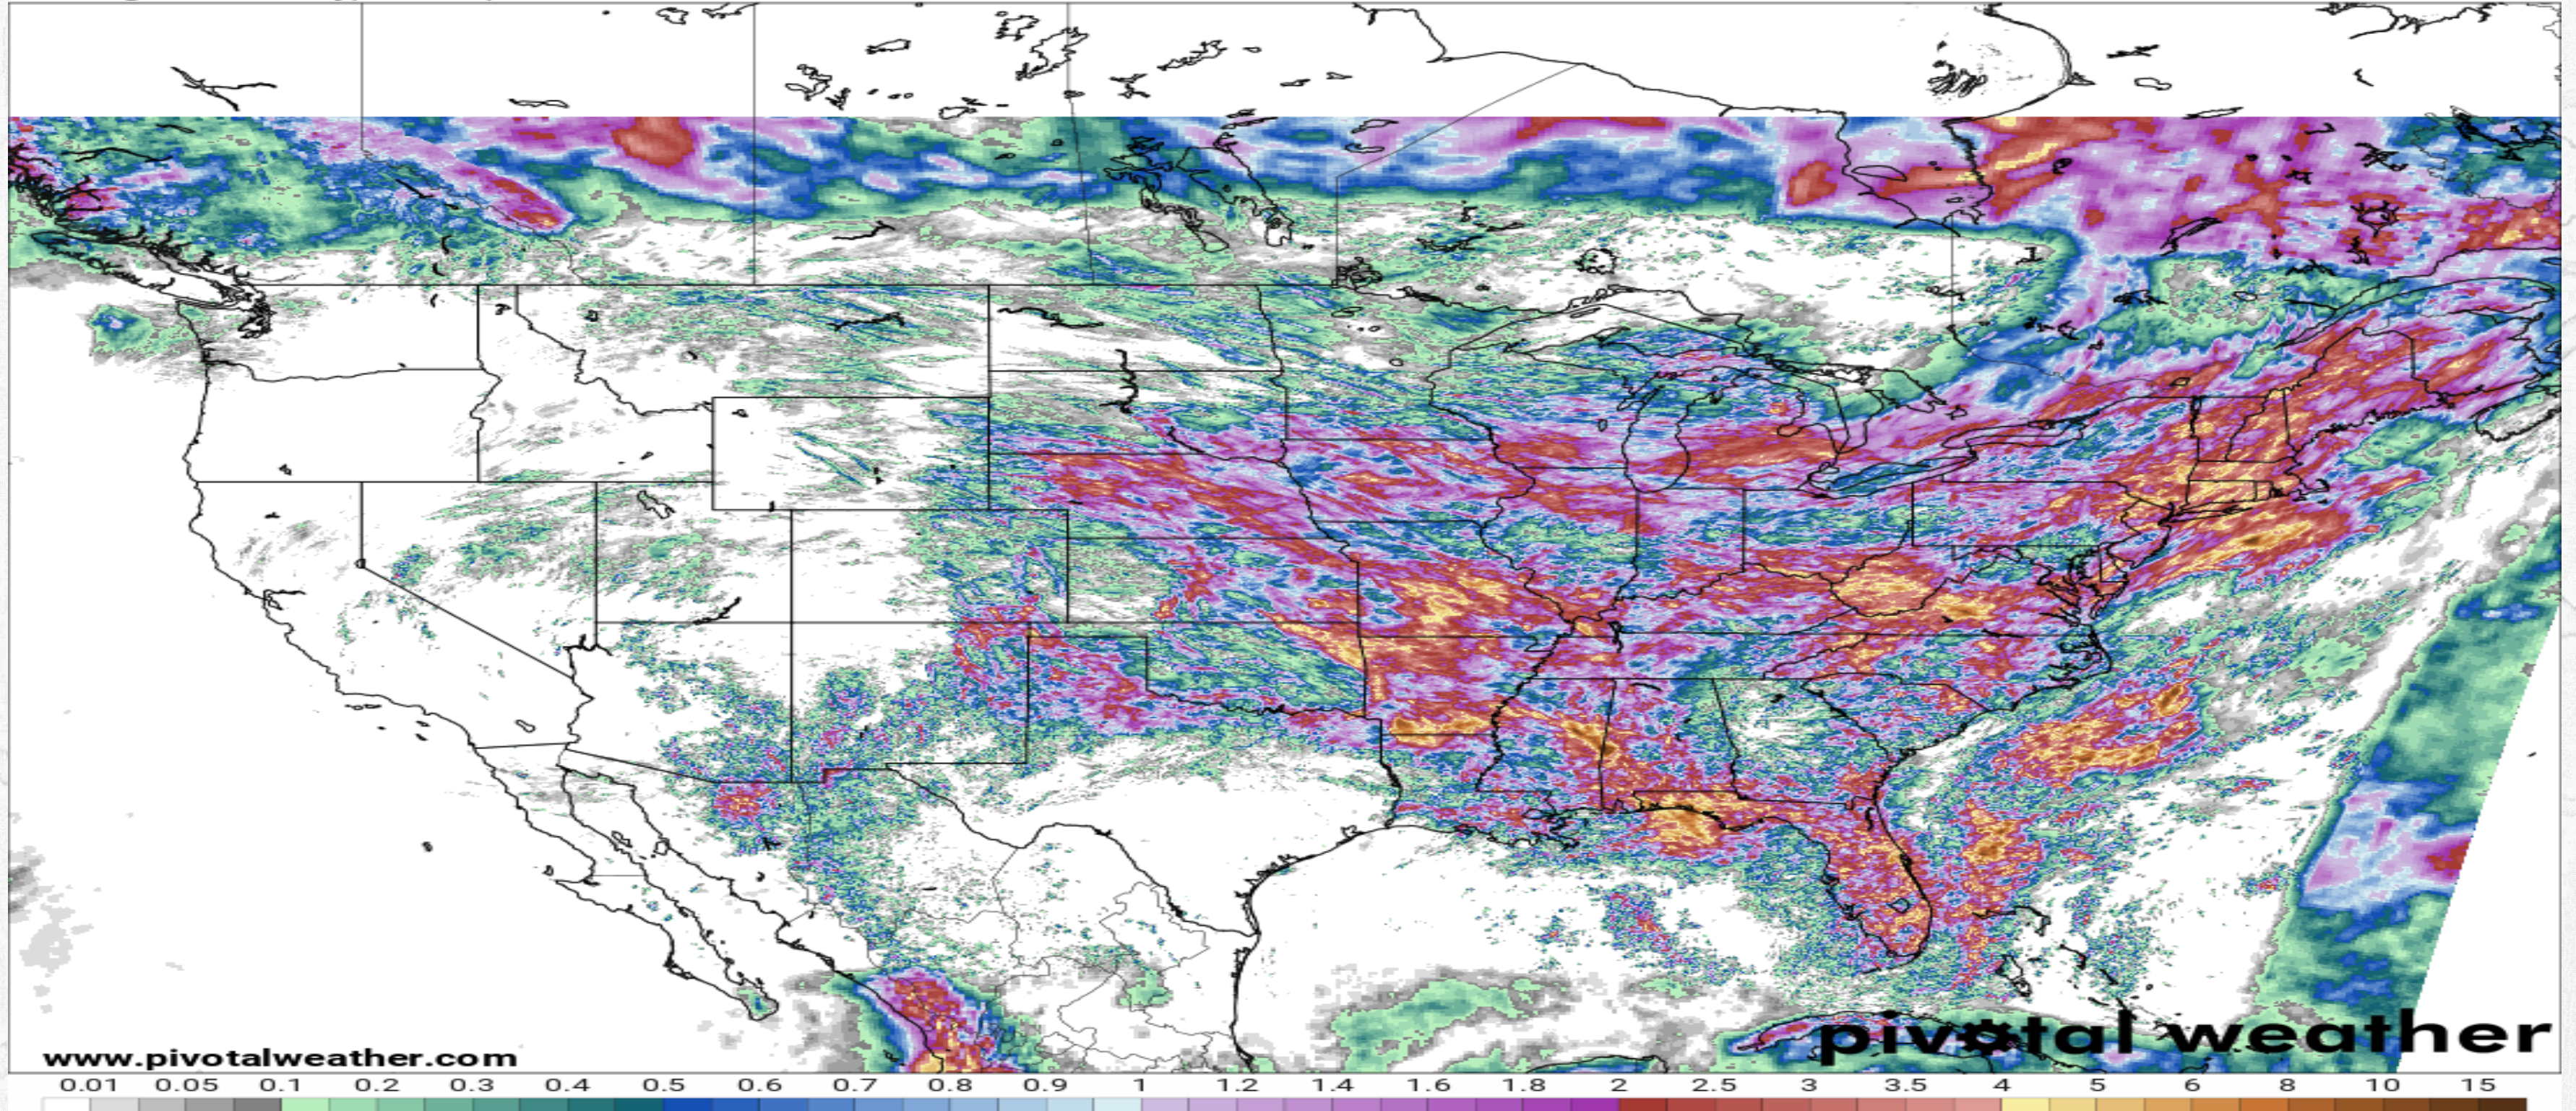

Valid: Wed 2023-07-26 to Tue 2023-08-01

Init: Tue 2023-07-18 CPC

www.pivotalweather.com

pivotal weather

7 dae Reënval gerapporteer VSA

168-Hour MRMS Multi-Sensor Precipitation Analysis (in)
Ending Wednesday, Jul. 19, 2023 at 4 a.m. EDT

Init: Wed 2023-07-19 08z MRMS

Vegetation Health

July 15, 2023 (week 28)

United States - Vegetation Health Change from Last Week, 2023 week 28

July 15, 2023 (week 28)

VOLG ONS OP SOSIALE MEDIA

COMDI-AGRI

COMDI-AGRI