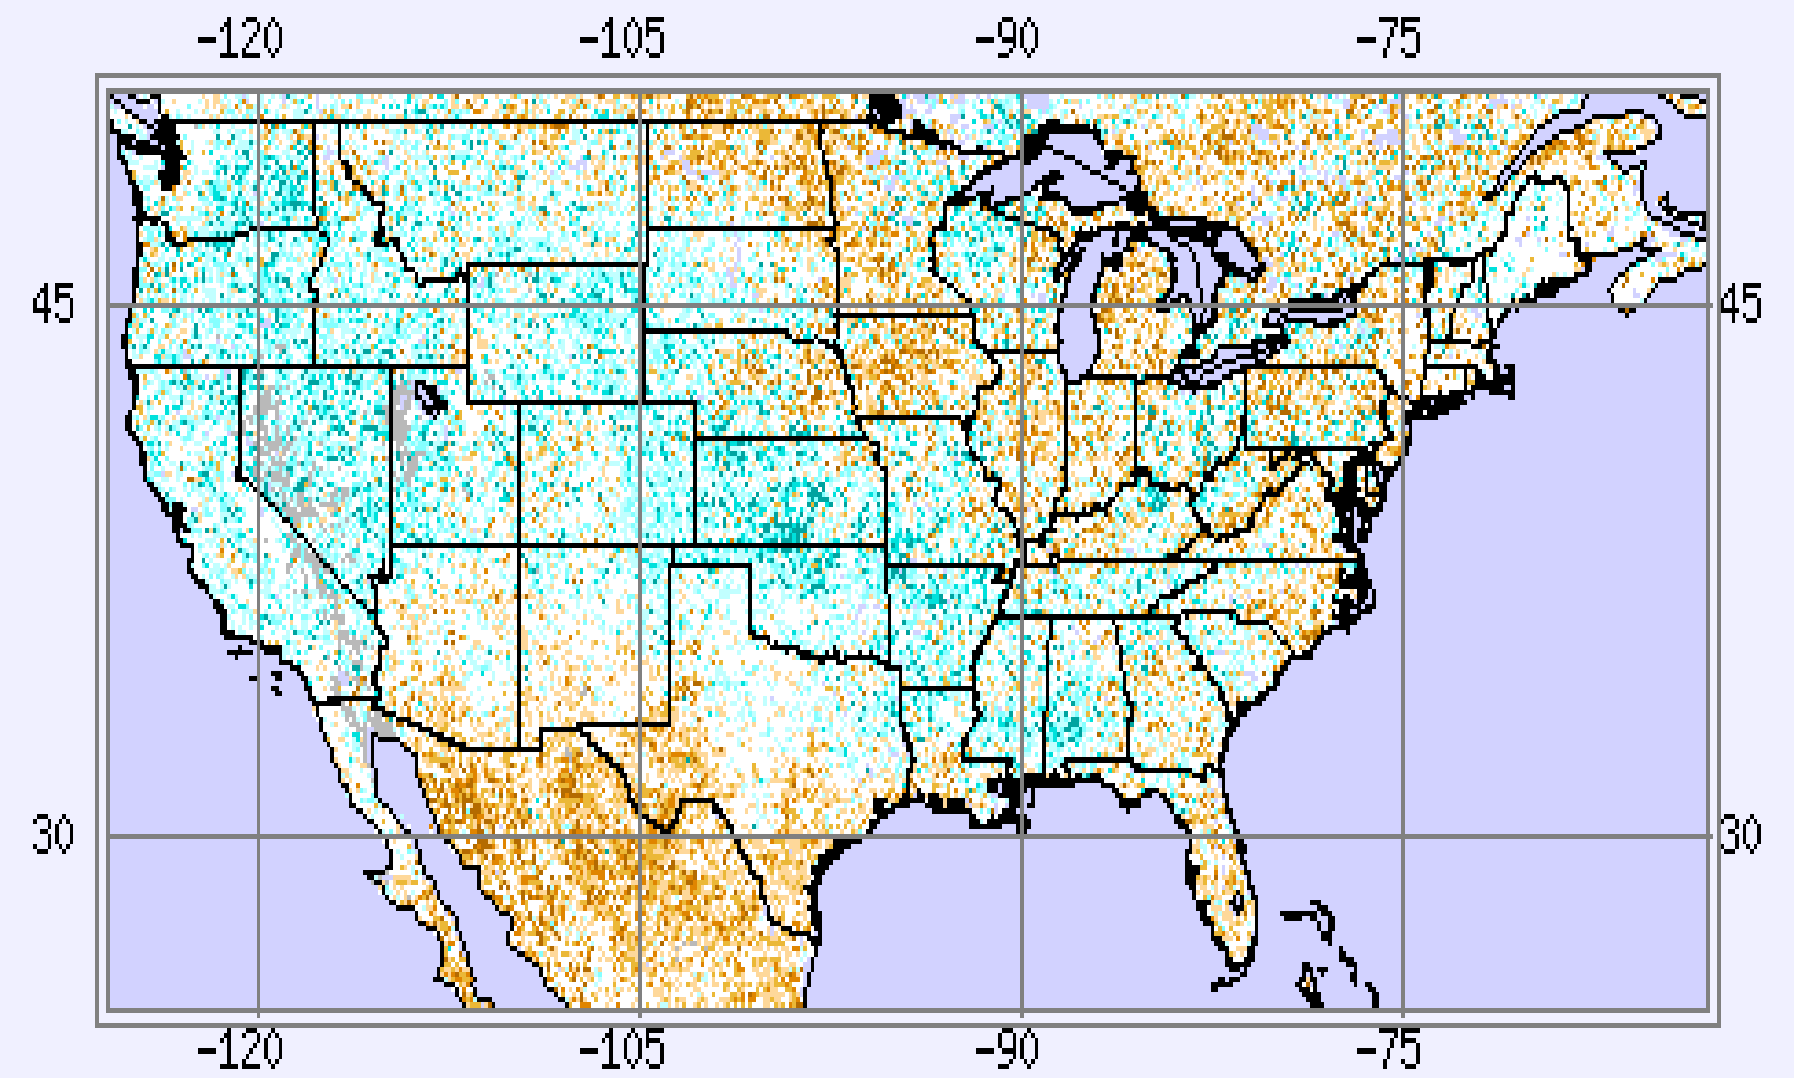

8-14 Day Temperature Probability Outlook (%)

Valid: Mon 2023-06-26 to Sun 2023-07-02

Init: Sun 2023-06-18 CPC

www.pivotalweather.com

pivotal weather

Langtermyn Weervoorspelling VSA

Aug 2023

Jul 2023

Langtermyn Weervoorspelling VSA

Jul 2023

Aug 2023

Monthly Mean Temperature Anomaly (°C)

<-3.0 -2.5 -2.0 -1.5 -1.0 -0.8 -0.5 -0.2 0.2 0.5 0.8 1.0 1.5 2.0 2.5 3.0 >3.5

7 dae Reënval gerapporteer VSA

Vegetation Health

June 17, 2023 (week 24)

United States - Vegetation Health Change from Last Week, 2023 week 24

June 17, 2023 (week 24)

VOLG ONS OP SOSIALE MEDIA

COMDI-AGRI

COMDI-AGRI

COMDI-AGRI

COMDI-AGRI