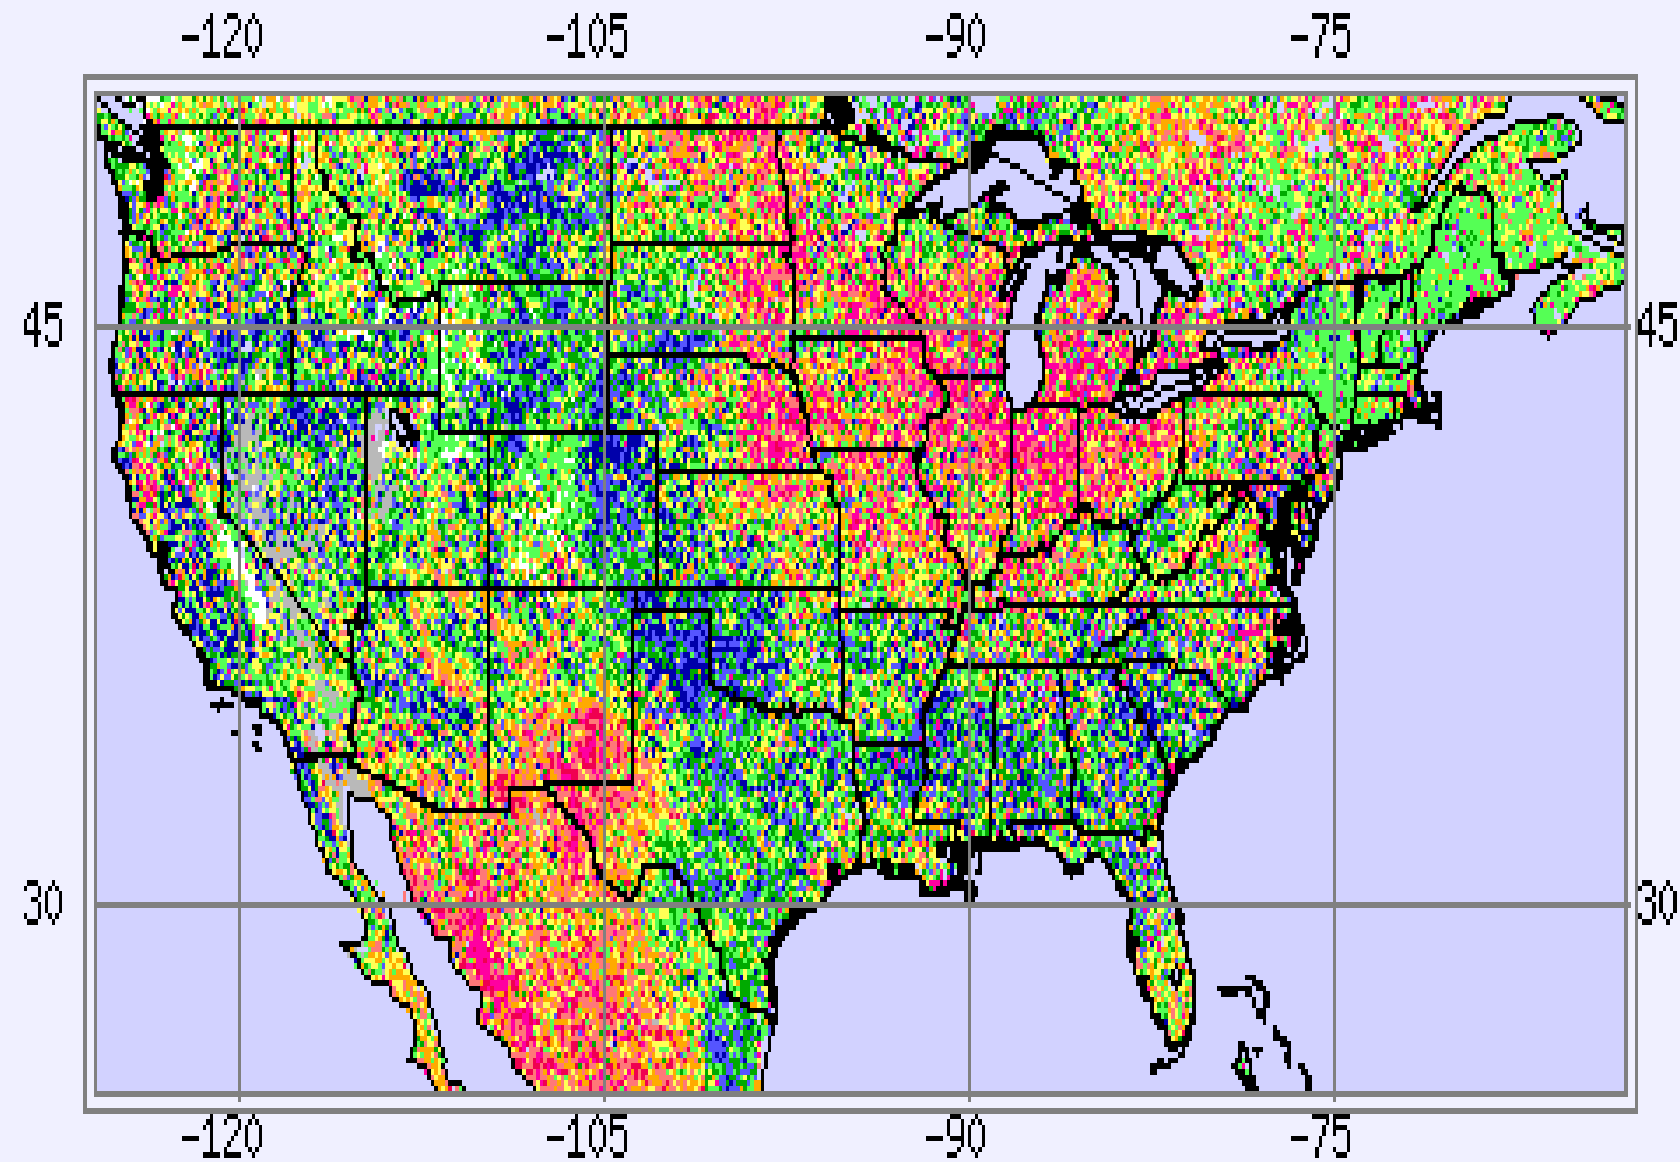

Langtermyn Weervoorspelling VSA

Jul 2023

Aug 2023

Monthly Mean Temperature Anomaly (°C)

<-3.0 -2.5 -2.0 -1.5 -1.0 -0.8 -0.5 -0.2 0.2 0.5 0.8 1.0 1.5 2.0 2.5 3.0 >3.5

7 dae Reënval gerapporteer VSA

Vegetation Health

June 17, 2023 (week 24)

United States - Vegetation Health Change from Last Week, 2023 week 24

June 17, 2023 (week 24)

VOLG ONS OP SOSIALE MEDIA

COMDI-AGRI

COMDI-AGRI

COMDI-AGRI

COMDI-AGRI