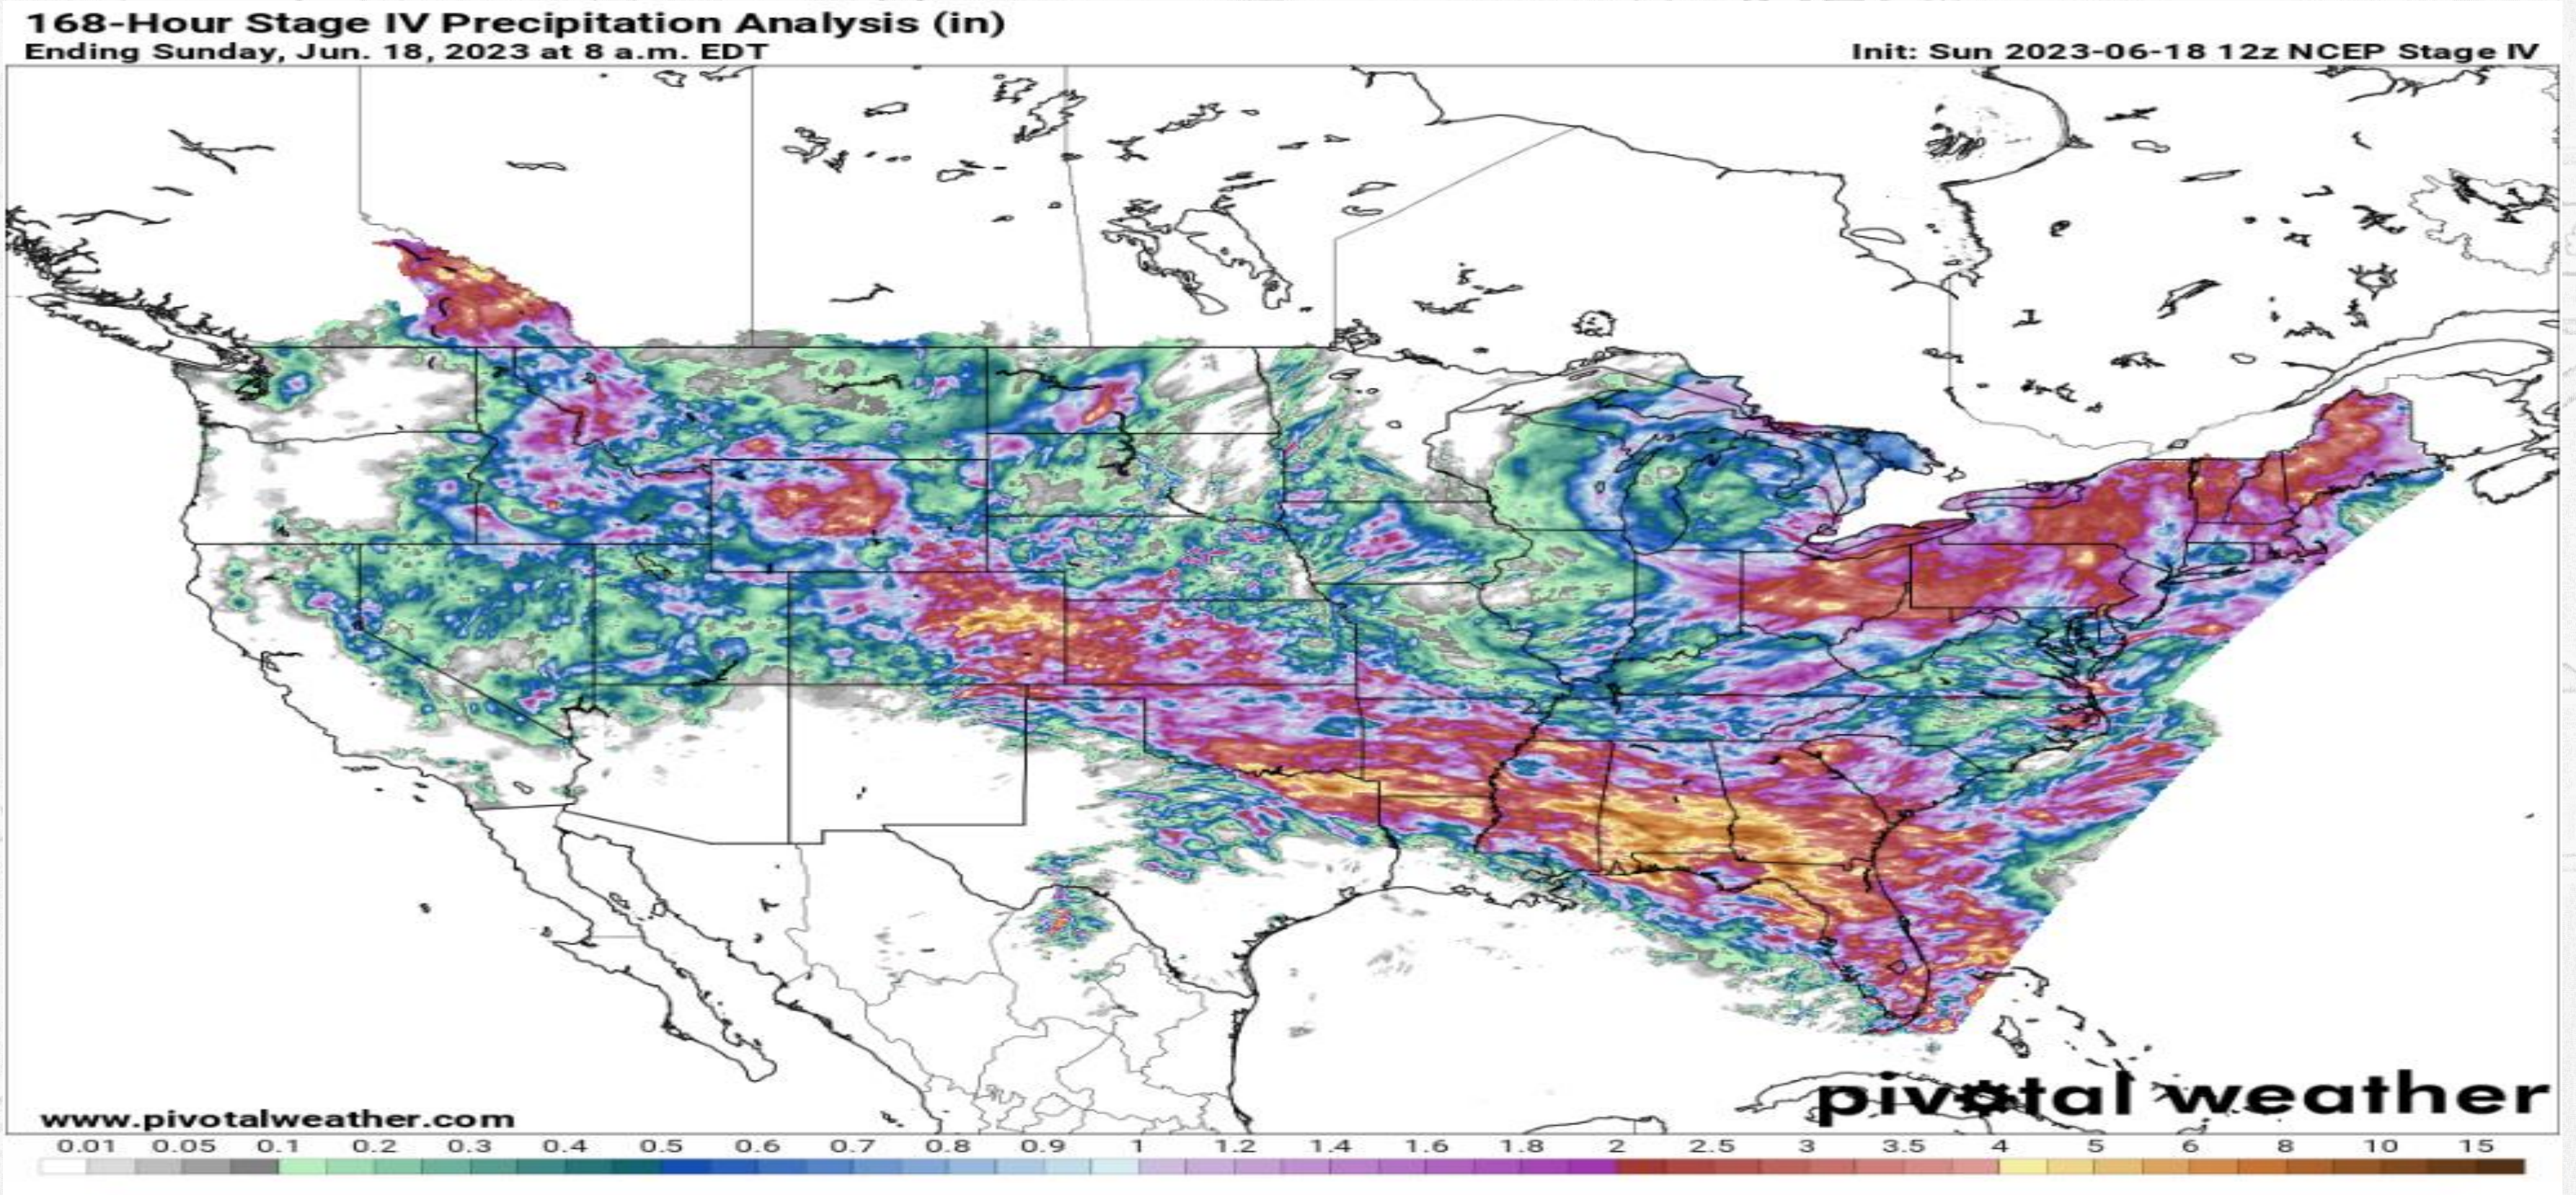

7 dae Reënval gerapporteer VSA