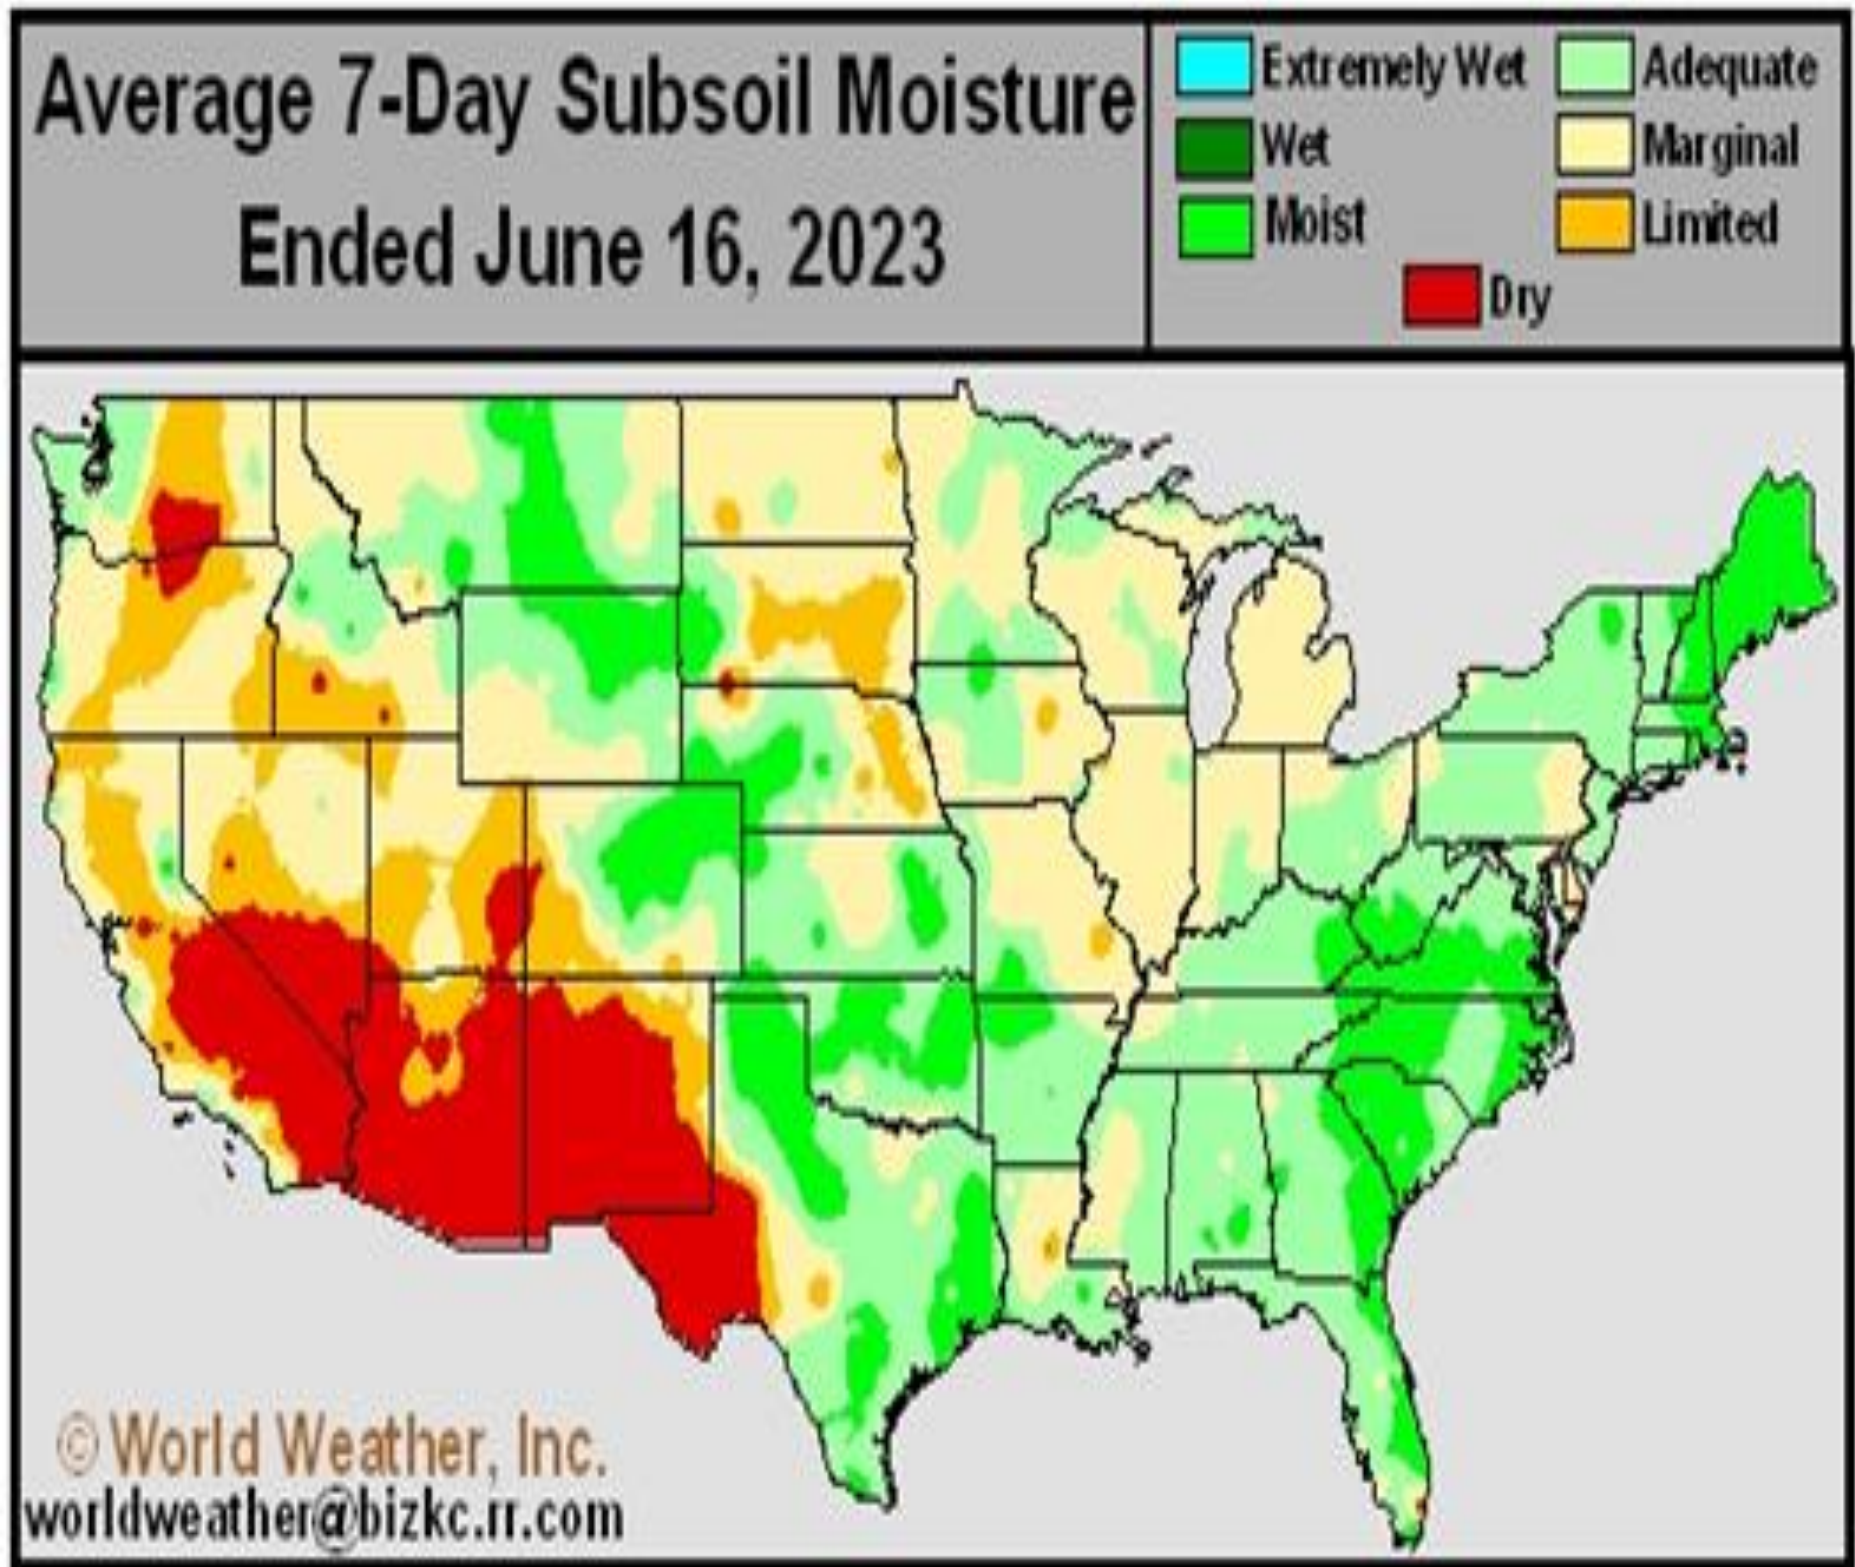

10 Dae Weervoorspelling VSA

GFS ECMWF

VSA Temperature

6-10 Day Temperature Probability Outlook (%)

Valid: Sat 2023-06-24 to Wed 2023-06-28

Init: Sun 2023-06-18 CPC

www.pivotalweather.com

pivotal weather